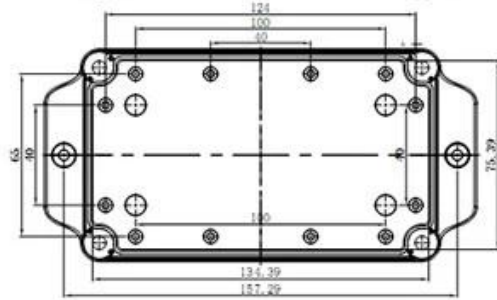

SZOMK

SZOMK

SZOMK

Epitheca (1PCS)
Material:PC
Color:Transparent

Hypotheca (1PCS)
Material:ABS
Color:Light Grey(FS20412)

Gasket (1PCS)
Material:Rubber
Size:96.5*64.5*1.8 mm

Copper Nut(6PCS)
Material:Copper
Standard:M4*10
Color:Copper

Grub Screw(6PCS)
Material:Stainless Steel
Standard:M4*25

Screw Lid(6PCS)
Material:ABS
Color:Light Grey(FS20412)

Self-Tapping Screw(4PCS)
Material:Iron
Standard:M4*30

Wall Nail(4PCS)
Material:PP
Color:Light Grey(CM906)