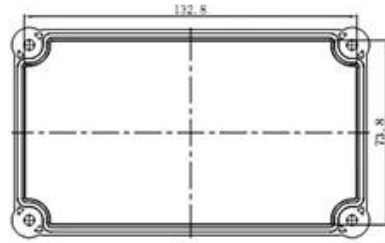

SZOMK

SZOMK

SZOMK

Epitheca (1PCS)
Material:PC
Color:Transparent

Hypotheca (1PCS)
Material:ABS
Color:Light Grey(FS20412)

Gasket (1PCS)
Material:Rubber
Size:96.5*64.5*1.8 mm

Copper Nut(6PCS)
Material:Copper
Standard:M4*10
Color:Copper

Grub Screw(6PCS)
Material:Stainless Steel
Standard:M4*25

Screw Lid(6PCS)
Material:ABS
Color:Light Grey(FS20412)

Self-Tapping Screw(4PCS)
Material:Iron
Standard:M4*30

Wall Nail(4PCS)
Material:PP
Color:Light Grey(CM906)