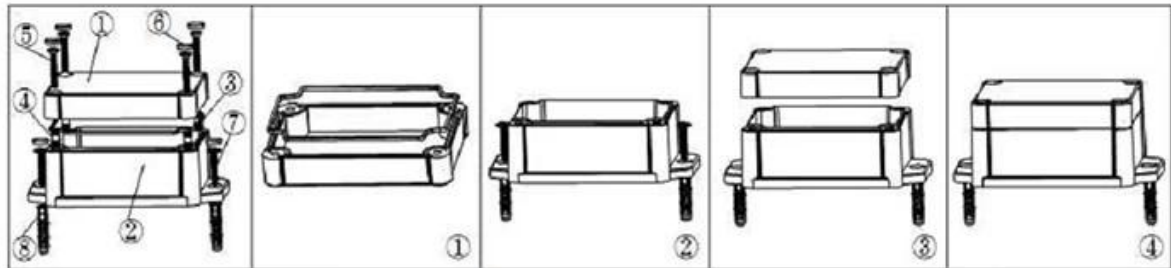

SZOMK

SZOMK

SZOMK

Epitheca (1PCS)
Material:PC
Color:Transparent

Hypotheca (1PCS)
Material:ABS
Color:Light Grey(FS20412)

Gasket (1PCS)
Material:Rubber
Size:96.5*64.5*1.8 mm

Copper Nut(6PCS)
Material:Copper
Standard:M4*10
Color:Copper

Grub Screw(6PCS)
Material:Stainless Steel
Standard:M4*25

Screw Lid(6PCS)
Material:ABS
Color:Light Grey(FS20412)

Self-Tapping Screw(4PCS)
Material:Iron
Standard:M4*30

Wall Nail(4PCS)
Material:PP
Color:Light Grey(CM906)