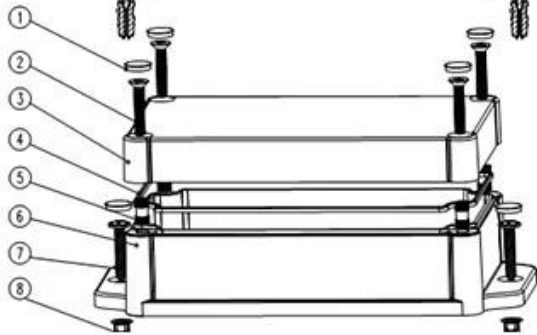

SZOMK

SZOMK

SZOMK

Epitheca (1PCS)
Material:PC
Color:Transparent

Hypotheca (1PCS)
Material:ABS
Color:Light Grey(FS20412)

Gasket (1PCS)
Material:Rubber
Size:96.5*64.5*1.8 mm

Copper Nut(6PCS)
Material:Copper
Standard:M4*10
Color:Copper

Grub Screw(6PCS)
Material:Stainless Steel
Standard:M4*25

Screw Lid(6PCS)
Material:ABS
Color:Light Grey(FS20412)

Self-Tapping Screw(4PCS)
Material:Iron
Standard:M4*30

Wall Nail(4PCS)
Material:PP
Color:Light Grey(CM906)