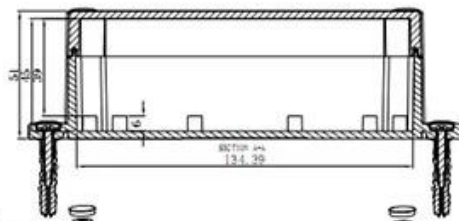

SZOMK

SZOMK

SZOMK

Epitheca (1PCS)
Material:PC
Color:Transparent

Hypotheca (1PCS)
Material:ABS
Color:Light Grey(FS20412)

Gasket (1PCS)
Material:Rubber
Size:96.5*64.5*1.8 mm

Copper Nut(6PCS)
Material:Copper
Standard:M4*10
Color:Copper

Grub Screw(6PCS)
Material:Stainless Steel
Standard:M4*25

Screw Lid(6PCS)
Material:ABS
Color:Light Grey(FS20412)

Self-Tapping Screw(4PCS)
Material:Iron
Standard:M4*30

Wall Nail(4PCS)
Material:PP
Color:Light Grey(CM906)