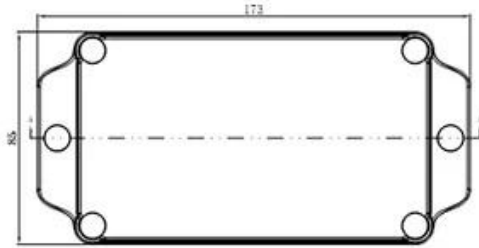

SZOMK

SZOMK

SZOMK

Epitheca (1PCS)
Material:PC
Color:Transparent

Hypotheca (1PCS)
Material:ABS
Color:Light Grey(FS20412)

Gasket (1PCS)
Material:Rubber
Size:96.5*64.5*1.8 mm

Copper Nut(6PCS)
Material:Copper
Standard:M4*10
Color:Copper

Grub Screw(6PCS)
Material:Stainless Steel
Standard:M4*25

Screw Lid(6PCS)
Material:ABS
Color:Light Grey(FS20412)

Self-Tapping Screw(4PCS)
Material:Iron
Standard:M4*30

Wall Nail(4PCS)
Material:PP
Color:Light Grey(CM906)