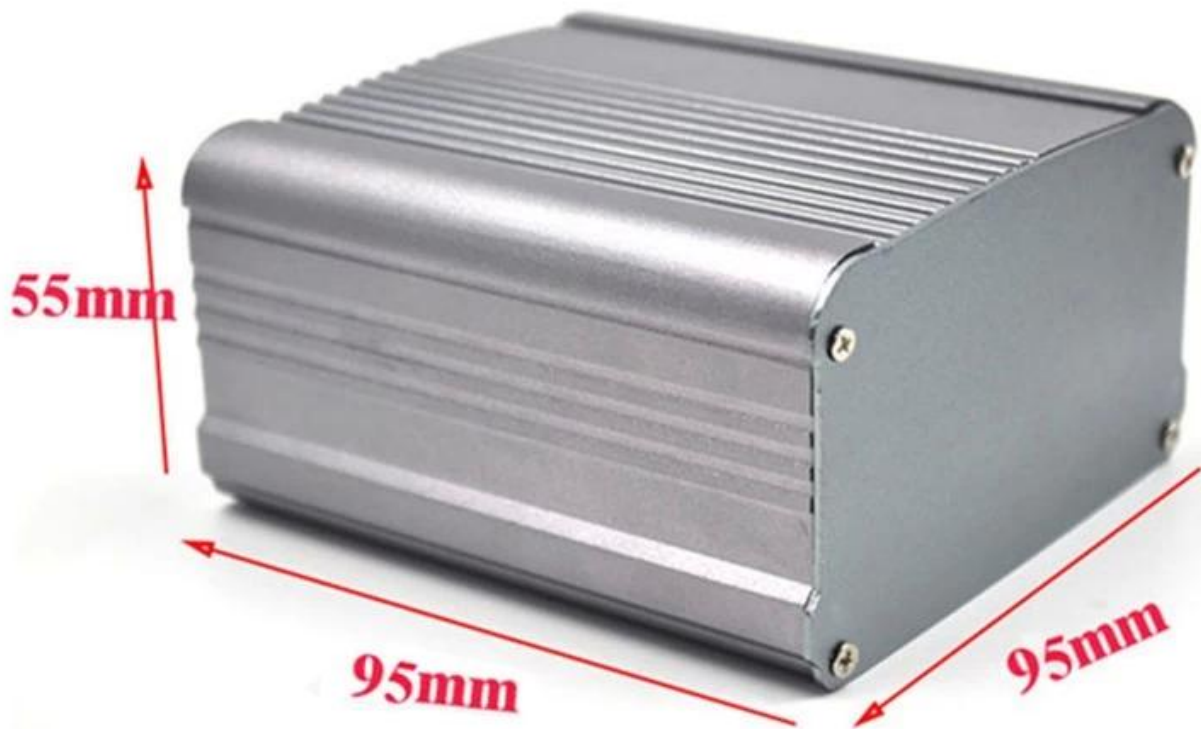

# SZOMK

Customizable  
cutout, sticker  
silkscreen, color

Weight: 343g  
Model No. AK-C-C55

Size: 2.16\*3.74\*3.74 inch  
55\*95\*95 mm