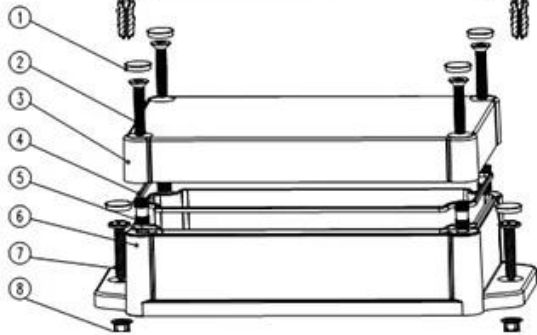

②
Hypotheca (1PCS)
Material:ABS
Color:Light Grey(FS20412)

③
Gasket (1PCS)
Material:Rubber
Size:96.5*64.5*1.8 mm

④
Copper Nut(6PCS)
Material:Copper
Standard:M4*10
Color:Copper

⑤
Grub Screw(6PCS)
Material:Stainless Steel
Standard:M4*25

⑥
Screw Lid(6PCS)
Material:ABS
Color:Light Grey(FS20412)

⑦
Self-Tapping Screw(4PCS)
Material:Iron
Standard:M4*30

⑧
Wall Nail(4PCS)
Material:PP
Color:Light Grey(CM906)

SZOMK

QQ

2819022460

Tel

86-755-83222882
86-13418600500