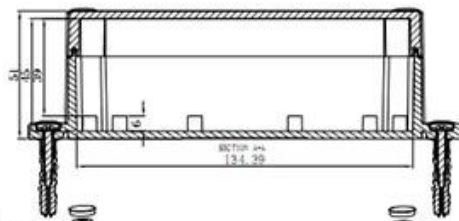

②
Hypotheca (1PCS)
Material:ABS
Color:Light Grey(FS20412)

③
Gasket (1PCS)
Material:Rubber
Size:96.5*64.5*1.8 mm

④
Copper Nut(6PCS)
Material:Copper
Standard:M4*10
Color:Copper

⑤
Grub Screw(6PCS)
Material:Stainless Steel
Standard:M4*25

⑥
Screw Lid(6PCS)
Material:ABS
Color:Light Grey(FS20412)

⑦
Self-Tapping Screw(4PCS)
Material:Iron
Standard:M4*30

⑧
Wall Nail(4PCS)
Material:PP
Color:Light Grey(CM906)

SZOMK

QQ

2819022460

Tel

86-755-83222882
86-13418600500