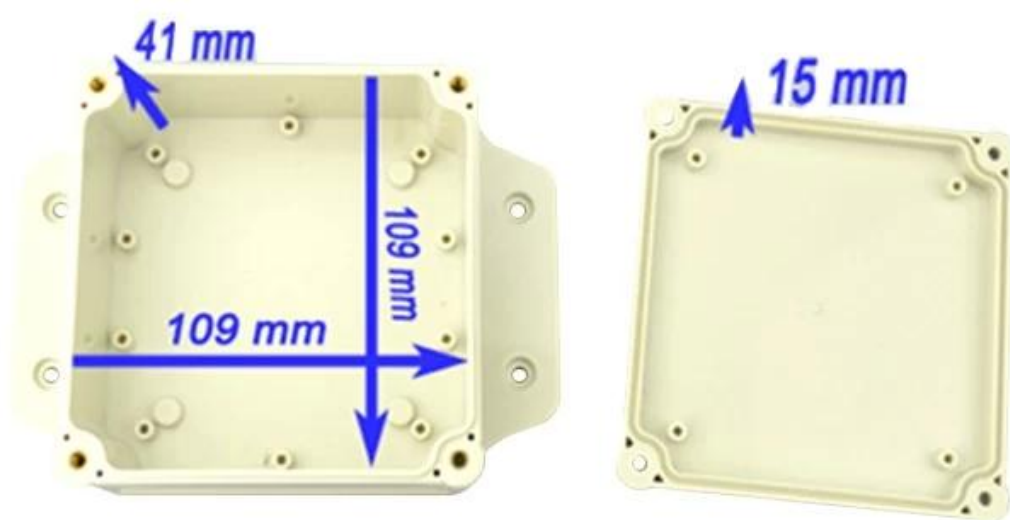

SZOMK

①
Epitheca (1PCS)
 Material:ABS
 Color:Light Grey(FS20412)

②
Hypotheca (1PCS)
 Material:ABS
 Color:Light Grey(FS20412)

Gasket (1PCS)
 Material:Rubber

Copper Nut(6PCS)
 Material:Copper
 Standard:M4*10
 Color:Copper

Grub Screw(6PCS)
 Material:Stainless Steel
 Standard:M4*25

Screw Lid(6PCS)
 Material:ABS
 Color:Light Grey(FS20412)

Self-Tapping Screw(4PCS)
 Material:Iron
 Standard:M4*30

Wall Nail(4PCS)
 Material:PP
 Color:Light Grey(CM906)