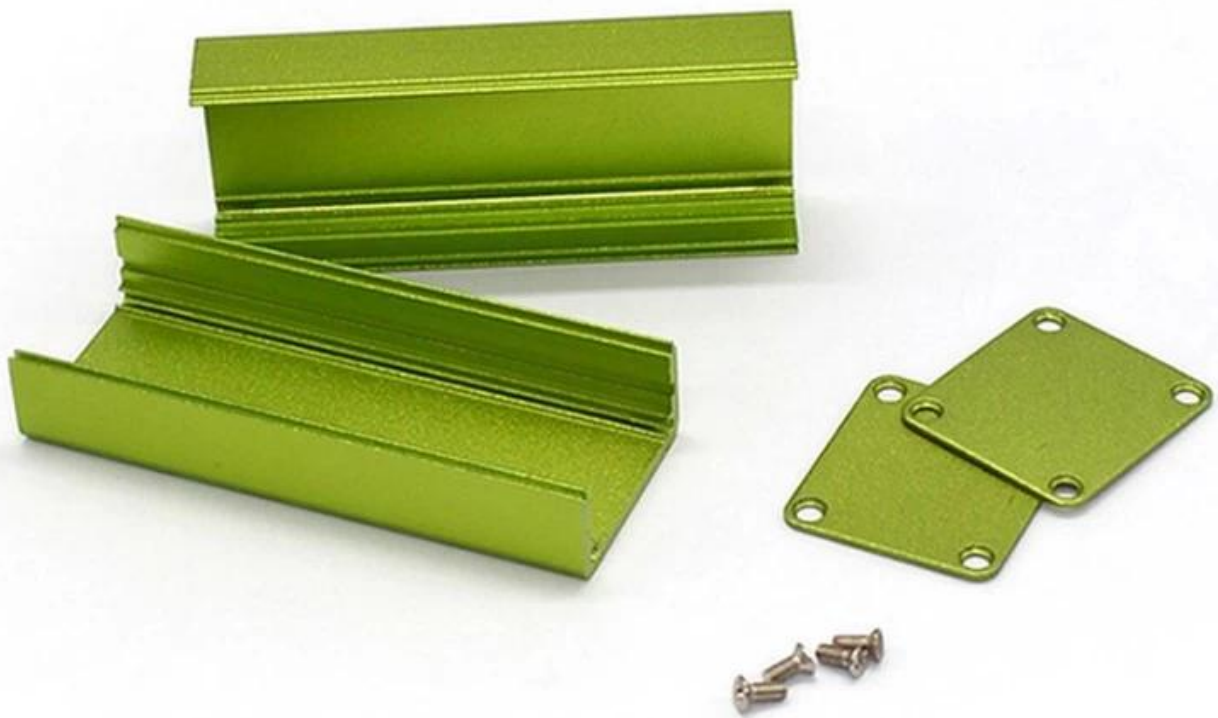

SZOMK

Customizable
cutout, sticker
silkscreen, color

Weight: 59g
Model No. AK-C-C70

Size: 3.15*1.14*1.26 inch
80*32*29 mm