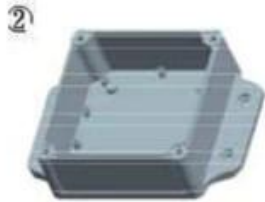

Hypotheca (1PCS)
Material:ABS
Color:Light Grey(FS20412)