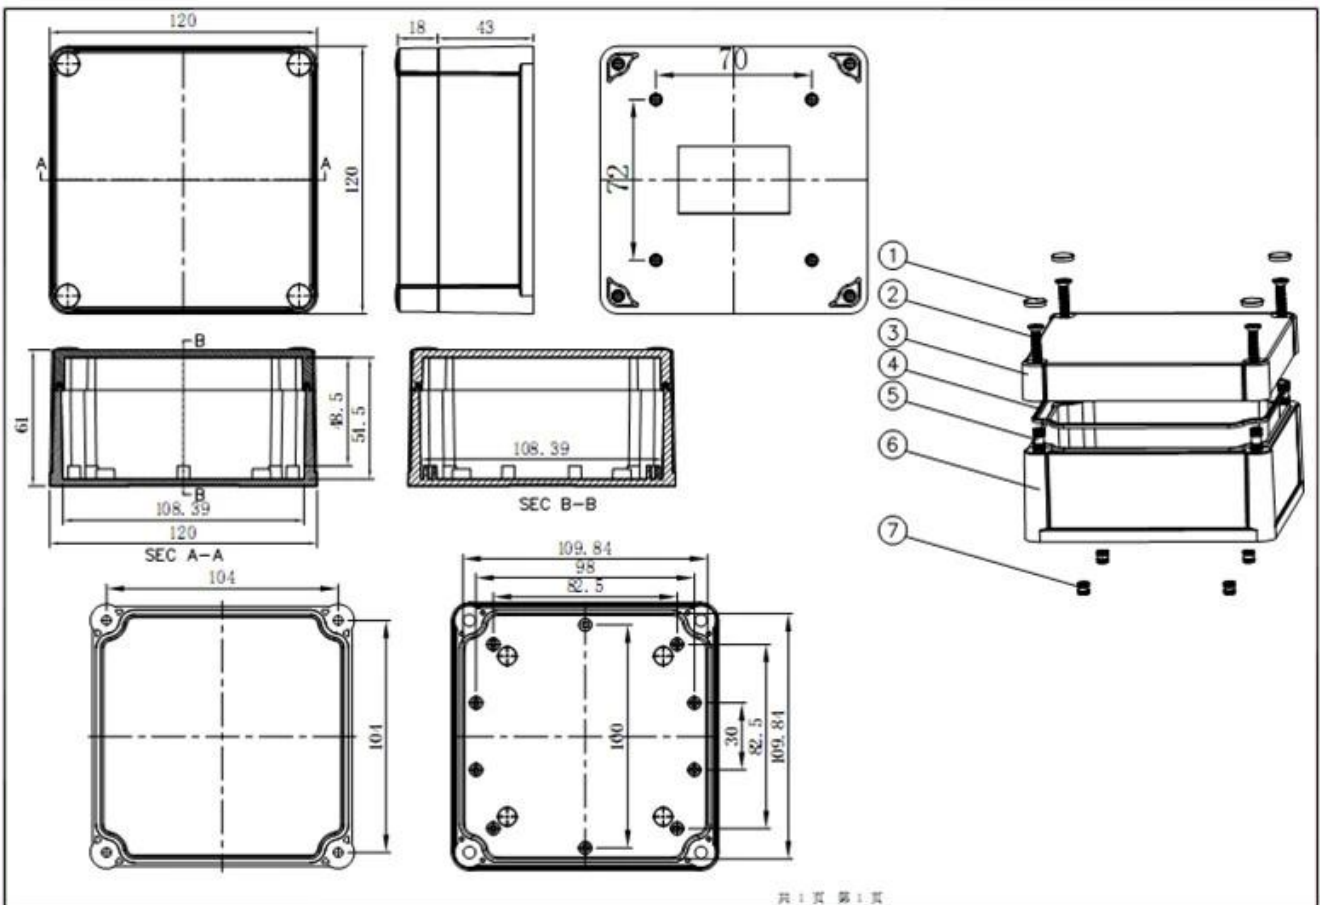

SZOMK

SZOMK

Epitheca (1PCS)
Material:ABS
Color:Light Grey(FS20412)

Hypotheca (1PCS)
Material:ABS
Color:Light Grey(FS20412)

Gasket (1PCS)
Material:Rubber
Size:96.5*64.5*1.8 mm

Copper Nut(4PCS)
Material:Copper
Standard:M4*10
Color:Copper

Grub Screw(4PCS)
Material:Stainless Steel
Standard:M4*25

Screw Lid(6PCS)
Material:ABS
Color:Light Grey(FS20412)

QQ

2819022460

Tel

86-755-83222882
86-13418600500

Add

628Room,505 Building ,Shangbu industry,
Hangtian road ,Futian district ,Shenzhen,
China,518031