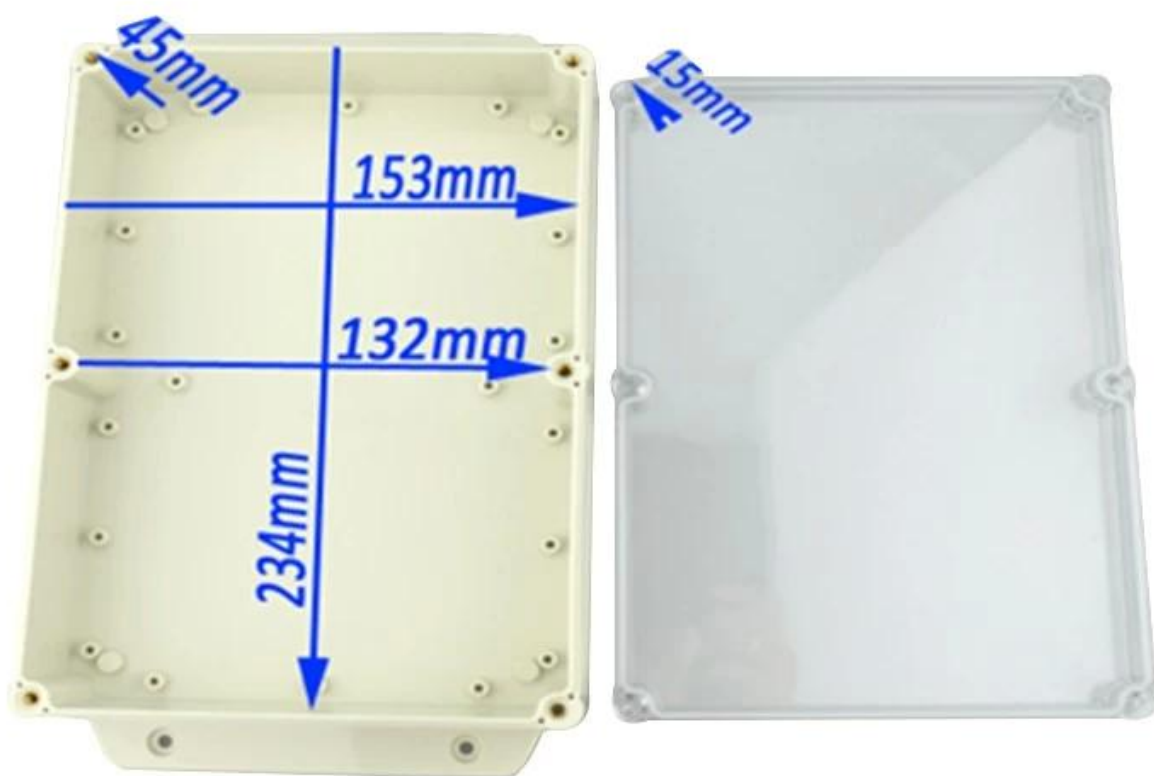

SZOMK

SZOMK

SZOMK

SZOMK

①

Epitheca (1PCS)
Material:PC
Color:Transparent

②

Hypotheca (1PCS)
Material:ABS
Color:Light Grey(FS20412)

Gasket (1PCS)
Material:Rubber
Size:96.5*64.5*1.8 mm

Copper Nut(6PCS)
Material:Copper
Standard:M4*10
Color:Copper

Grub Screw(6PCS)
Material:Stainless Steel
Standard:M4*25

Screw Lid(6PCS)
Material:ABS
Color:Light Grey(FS20412)

Self-Tapping Screw(4PCS)
Material:Iron
Standard:M4*30

Wall Nail(4PCS)
Material:PP
Color:Light Grey(CM906)

SZOMK

①

Epitheca (1PCS)
Material:PC
Color:Transparent

②

Hypotheca (1PCS)
Material:ABS
Color:Light Grey(FS20412)