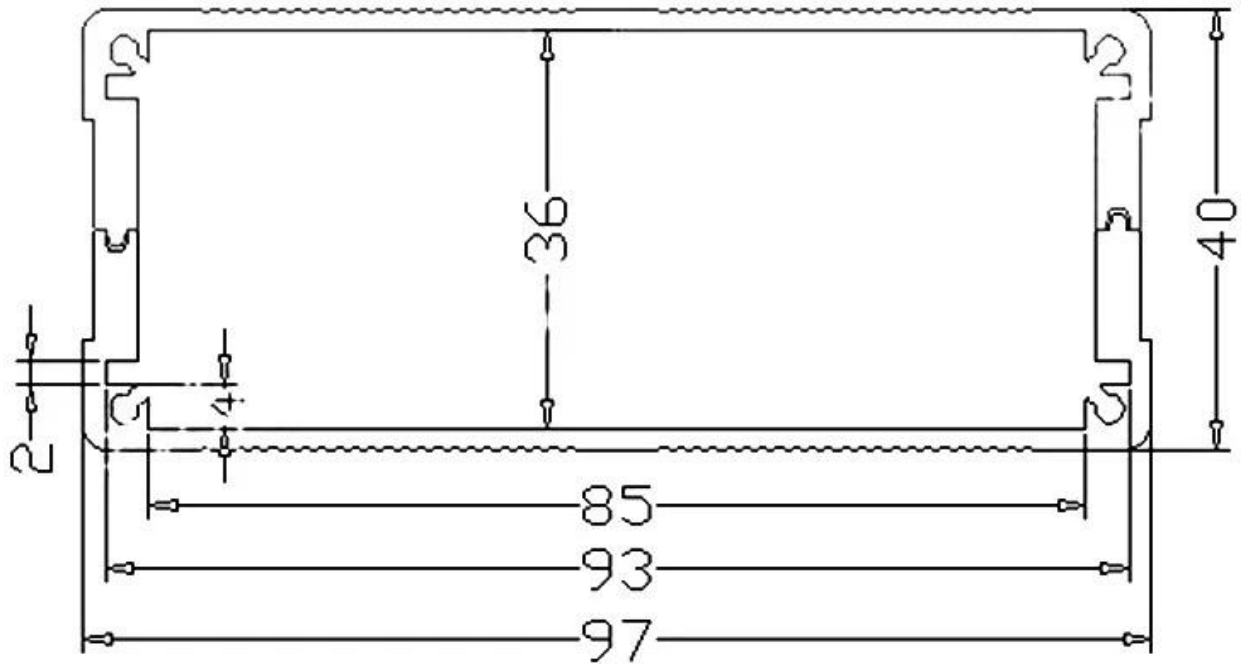

# China high quality seperated series 120X97X40mm aluminum enclosuer

High quality enclosure show:

SZOMK

*Customizable  
Cutout, sticker  
Silkscreen, color*

Weight: 278g

Size: 40\*79\*120mm

Model No. AK-C-C1

1.57\*3.11\*4.72 inch

SZOMK

*Customizable  
Cutout, sticker  
Silkscreen, color*

Weight: 278g

Size: 40\*79\*120mm

Model No. AK-C-C1

1.57\*3.11\*4.72 inch

SZOMK

Customizable  
Cutout, sticker  
Silkscreen, color

Weight: 278g

Size: 40\*79\*120mm

Model No. AK-C-C1

1.57\*3.11\*4.72 inch

# SZOMK

Customizable  
Cutout, sticker  
Silkscreen, color

Weight: 278g

Size: 40\*79\*120mm

Model No. AK-C-C1

1.57\*3.11\*4.72 inch

Type	Seperated aluminum enclosure
Model No.	AK-C-C1
Size	120X97X40mm
Color	Black & Customized other colors
Weight	278g