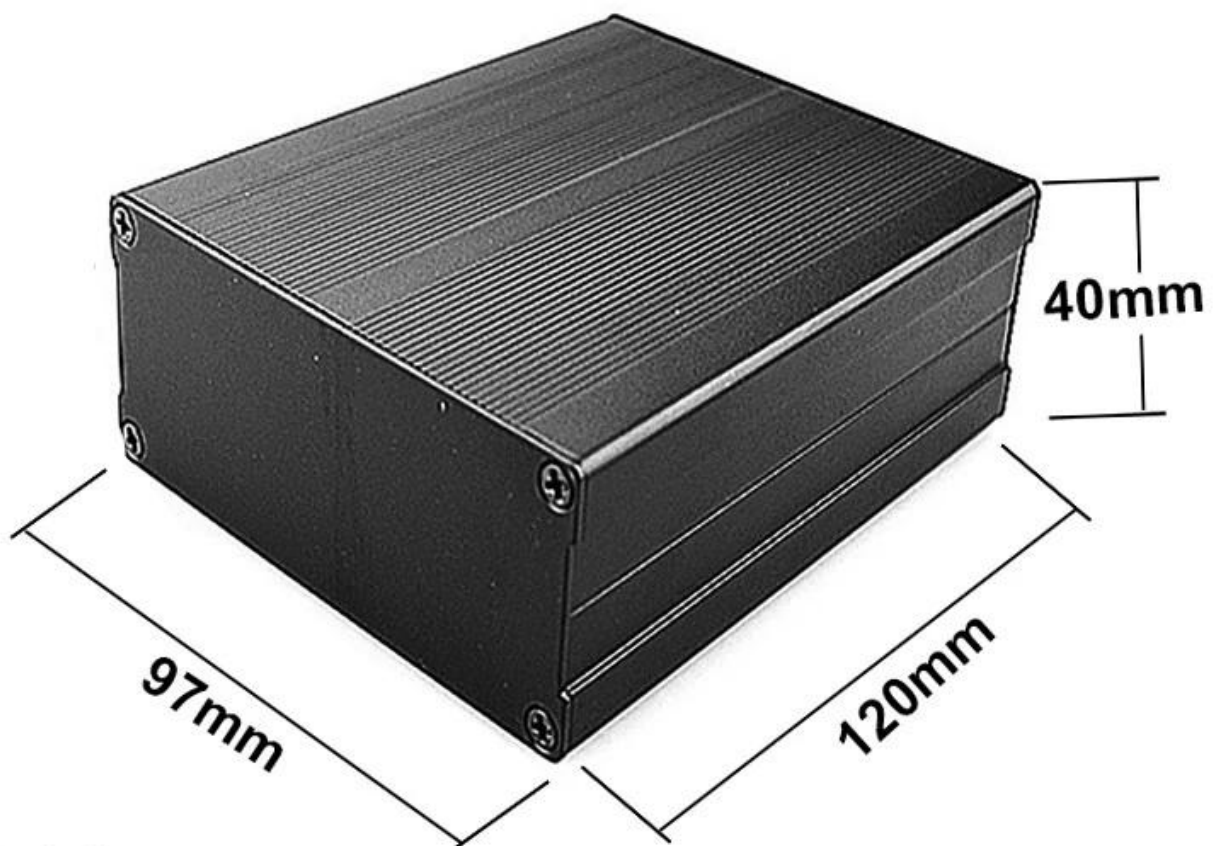

# China high quality seperated series 120X97X40mm aluminum enclosuer

High quality enclosure show:

SZOMK

*Customizable  
Cutout, sticker  
Silkscreen, color*

Weight: 278g

Size: 40\*79\*120mm

Model No. AK-C-C1

1.57\*3.11\*4.72 inch

SZOMK

*Customizable  
Cutout, sticker  
Silkscreen, color*

Weight: 278g

Size: 40\*79\*120mm

Model No. AK-C-C1

1.57\*3.11\*4.72 inch

SZOMK

Customizable  
Cutout, sticker  
Silkscreen, color

Weight: 278g

Size: 40\*79\*120mm

Model No. AK-C-C1

1.57\*3.11\*4.72 inch

# SZOMK

Customizable  
Cutout, sticker  
Silkscreen, color

Weight: 278g

Size: 40\*79\*120mm

Model No. AK-C-C1

1.57\*3.11\*4.72 inch

Type	Seperated aluminum enclosure
Model No.	AK-C-C1
Size	120X97X40mm
Color	Black & Customized other colors
Weight	278g