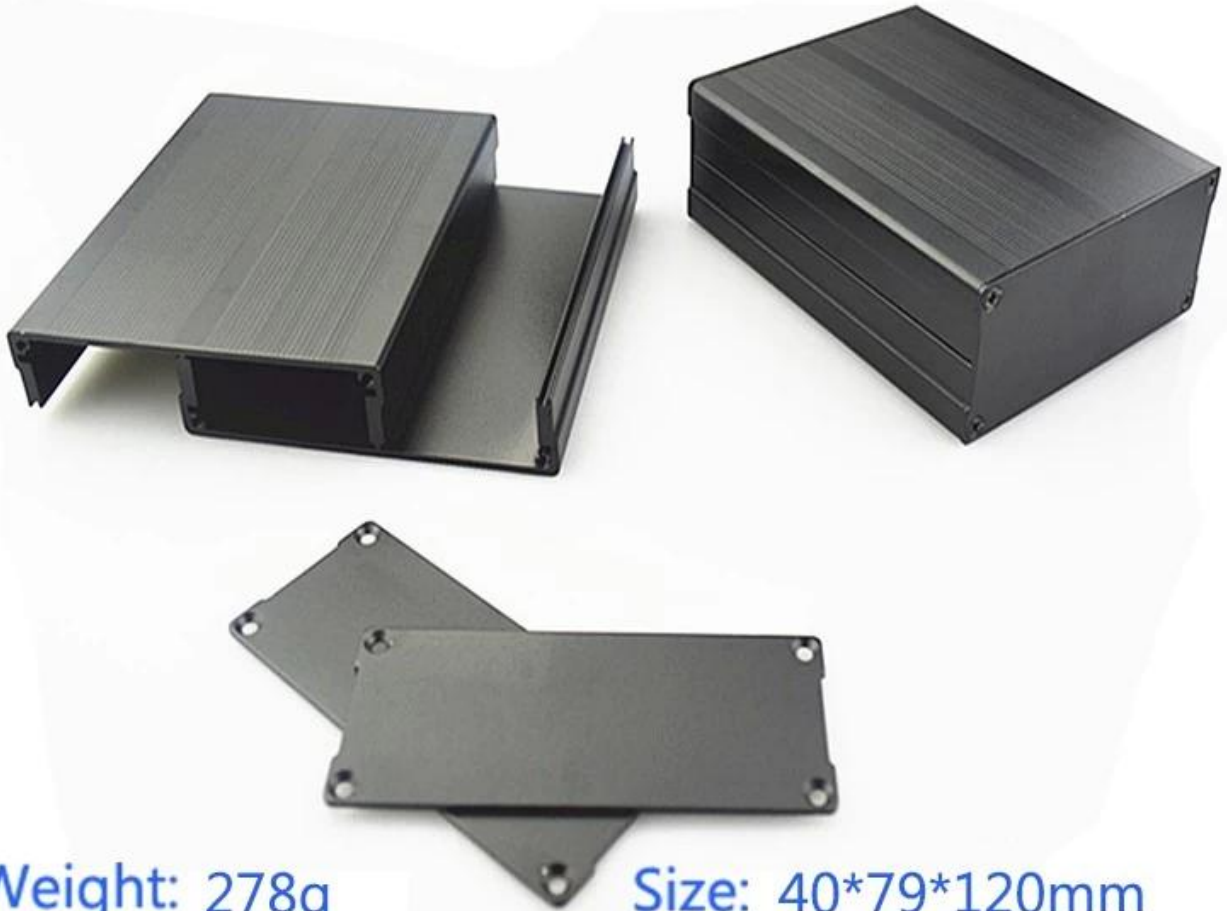

# China high quality seperated series 120X97X40mm aluminum enclosuer

High quality enclosure show:

SZOMK

*Customizable  
Cutout, sticker  
Silkscreen, color*

Weight: 278g

Size: 40\*79\*120mm

Model No. AK-C-C1

1.57\*3.11\*4.72 inch

SZOMK

*Customizable  
Cutout, sticker  
Silkscreen, color*

Weight: 278g

Size: 40\*79\*120mm

Model No. AK-C-C1

1.57\*3.11\*4.72 inch

SZOMK

Customizable  
Cutout, sticker  
Silkscreen, color

Weight: 278g

Size: 40\*79\*120mm

Model No. AK-C-C1

1.57\*3.11\*4.72 inch

# SZOMK

Customizable  
Cutout, sticker  
Silkscreen, color

Weight: 278g

Size: 40\*79\*120mm

Model No. AK-C-C1

1.57\*3.11\*4.72 inch

Type	Seperated aluminum enclosure
Model No.	AK-C-C1
Size	120X97X40mm
Color	Black & Customized other colors
Weight	278g