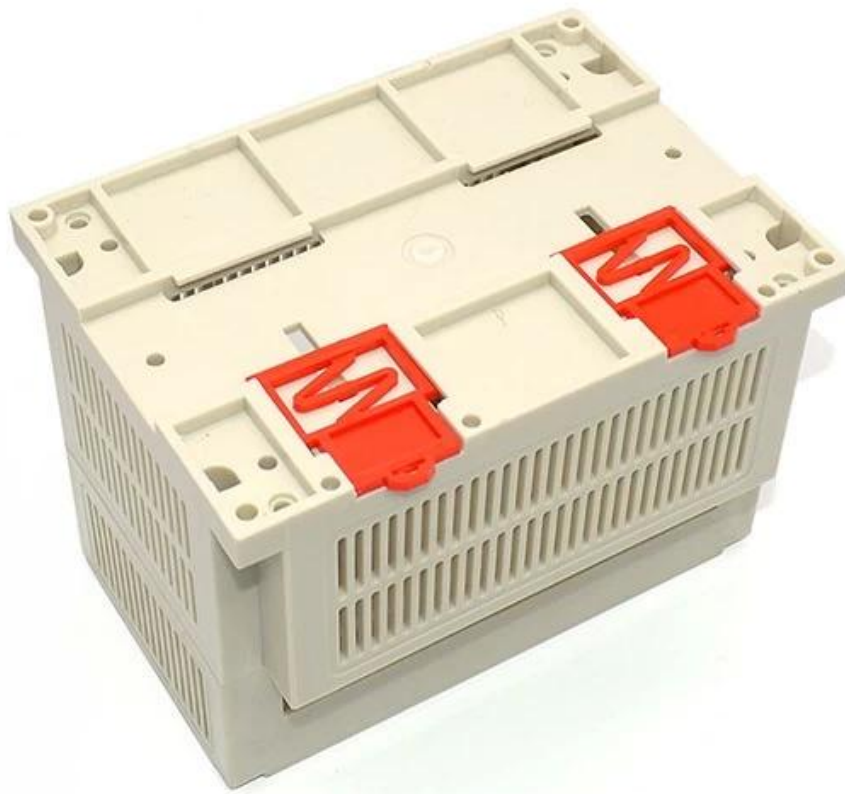

It is widely used in electronic, instrumentation, automation, communications, power supply units, student projects, amplifiers, Medical and wellness devices, test and measurement equipment, industrial control, peripheral devices and interfaces, switch boxes.

Gedetailleerde foto's van kunststof DIN-rail PLC-projectbehuizingsbox

SZOMK

*Customizable
Cutout, sticker
Silkscreen, color*

Weight: 135g

Size: 155*110*110 mm

Model No. AK-P-15

6.10*4.33*4.33 inch

SZOMK

*Customizable
Cutout, sticker
Silkscreen, color*

Weight: 135g

Size: 155*110*110 mm

Model No. AK-P-15

6.10*4.33*4.33 inch

SZOMK

*Customizable
Cutout, sticker
Silkscreen, color*

Weight: 135g

Size: 155*110*110 mm

Model No. AK-P-15

6.10*4.33*4.33 inch

SZOMK

*Customizable
Cutout, sticker
Silkscreen, color*

Weight: 135g

Size: 155*110*110 mm

Model No. AK-P-15