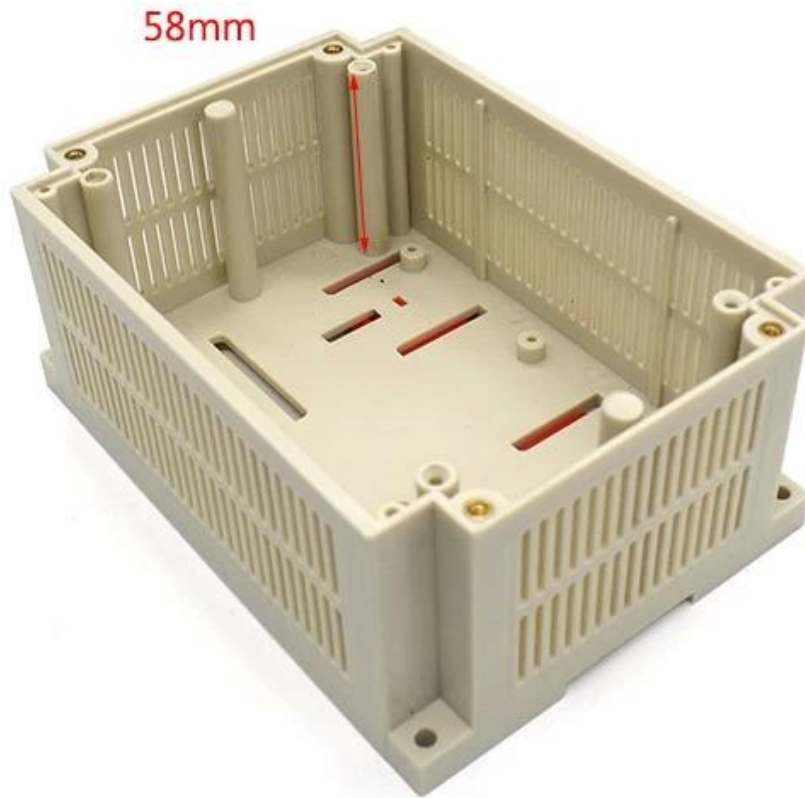

Gedetailleerde foto's van kunststof DIN-rail PLC-projectbehuizingsbox

SZOMK

*Customizable
Cutout, sticker
Silkscreen, color*

Weight: 135g

Size: 155*110*110 mm

Model No. AK-P-15

6.10*4.33*4.33 inch

SZOMK

*Customizable
Cutout, sticker
Silkscreen, color*

Weight: 135g

Size: 155*110*110 mm

Model No. AK-P-15

6.10*4.33*4.33 inch

SZOMK

*Customizable
Cutout, sticker
Silkscreen, color*

Weight: 135g

Size: 155*110*110 mm

Model No. AK-P-15

6.10*4.33*4.33 inch

SZOMK

*Customizable
Cutout, sticker
Silkscreen, color*

Weight: 135g

Size: 155*110*110 mm

Model No. AK-P-15