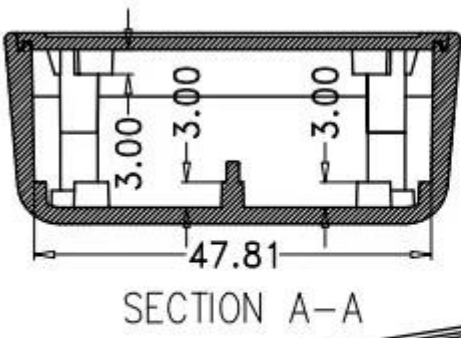

Overige aanpassingen