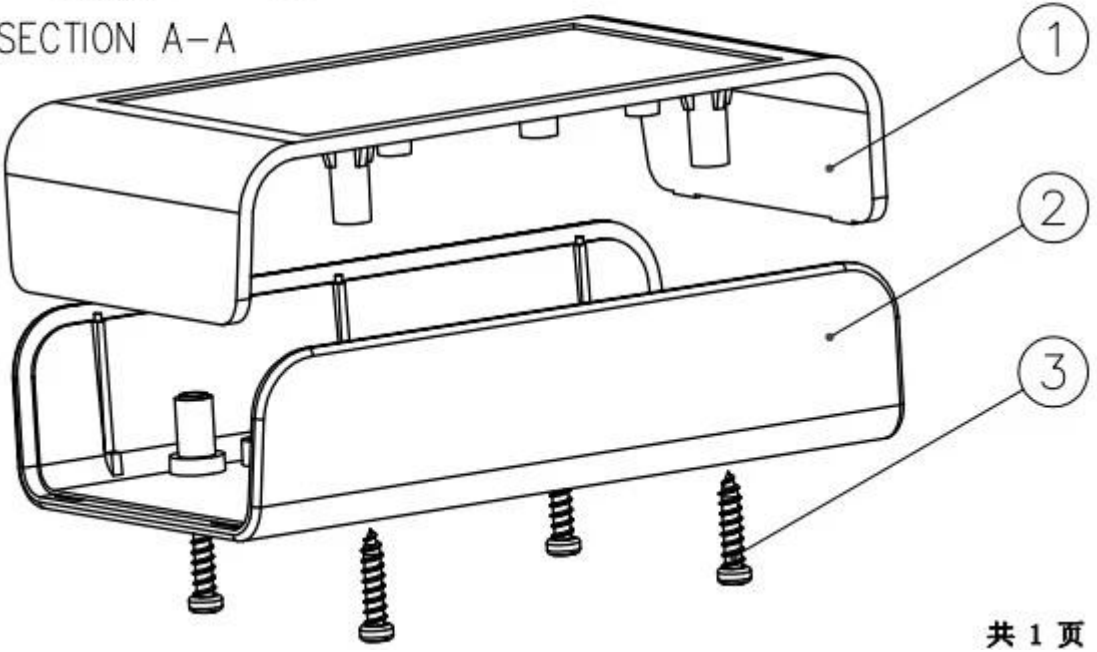

Overige aanpassingen