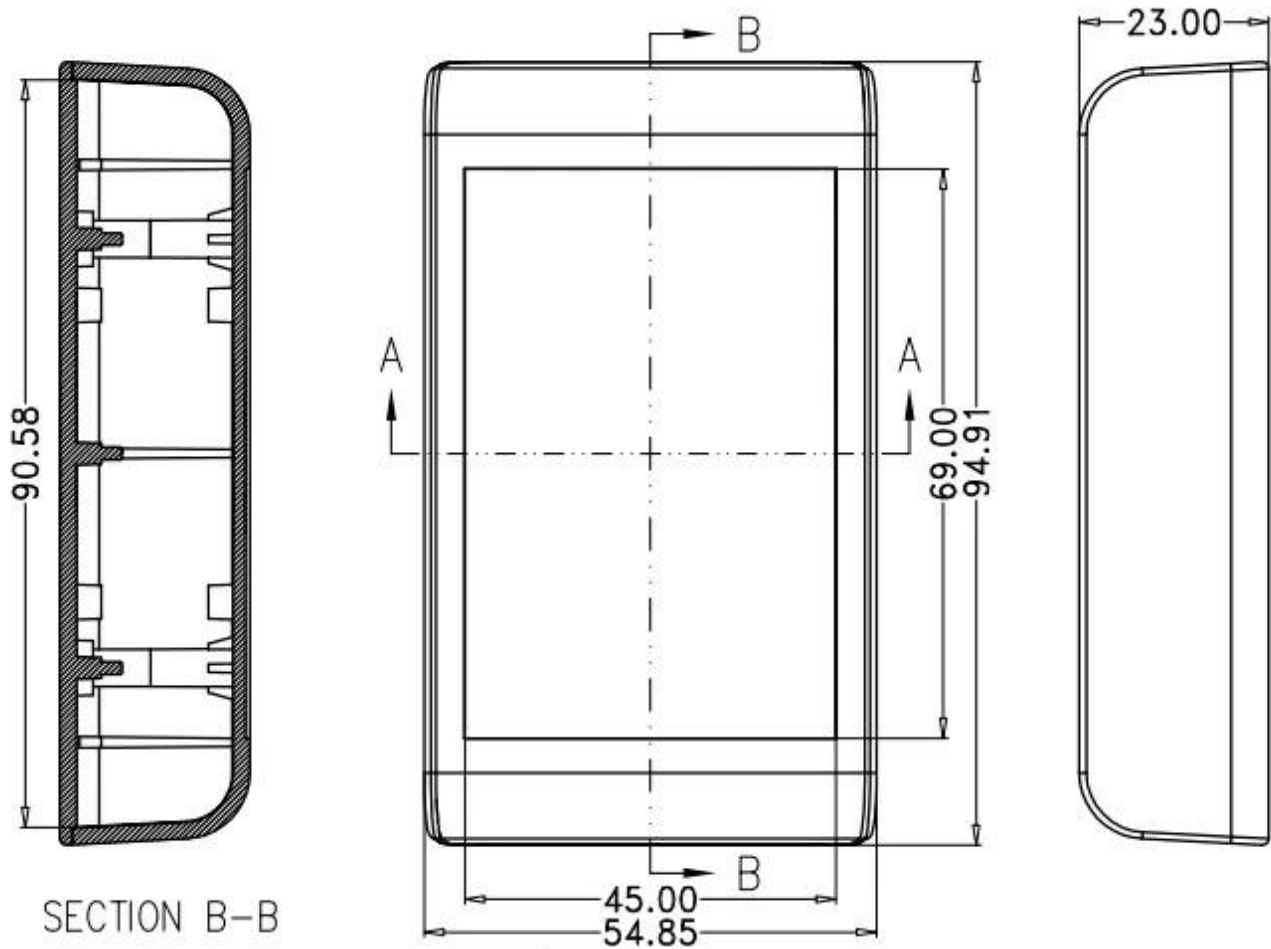

Overige aanpassingen