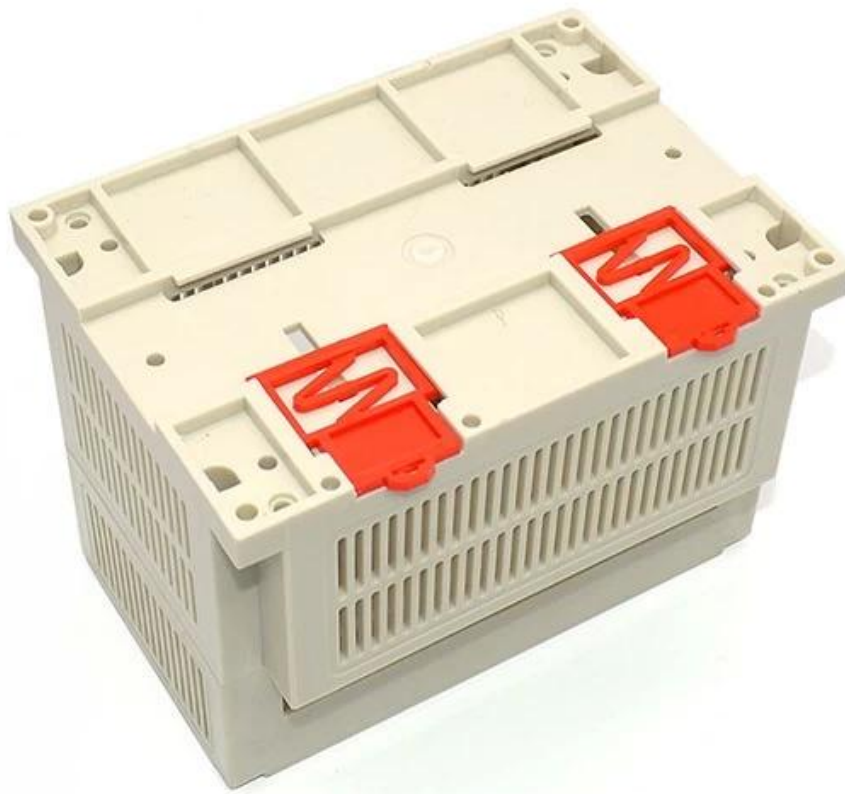

It is widely used in electronic, instrumentation, automation, communications, power supply units, student projects, amplifiers, Medical and wellness devices, test and measurement equipment, industrial control, peripheral devices and interfaces, switch boxes.

Gedetailleerde foto's van kunststof DIN-rail PLC-projectbehuizingsbox

SZOMK

Customizable
Cutout, sticker
Silkscreen, color

Weight: 135g

Size: 155*110*110 mm

Model No. AK-P-15

6.10*4.33*4.33 inch

SZOMK

*Customizable
Cutout, sticker
Silkscreen, color*

Weight: 135g

Size: 155*110*110 mm

Model No. AK-P-15

6.10*4.33*4.33 inch

SZOMK

*Customizable
Cutout, sticker
Silkscreen, color*

Weight: 135g

Size: 155*110*110 mm

Model No. AK-P-15

6.10*4.33*4.33 inch

SZOMK

*Customizable
Cutout, sticker
Silkscreen, color*

Weight: 135g

Size: 155*110*110 mm

Model No. AK-P-15