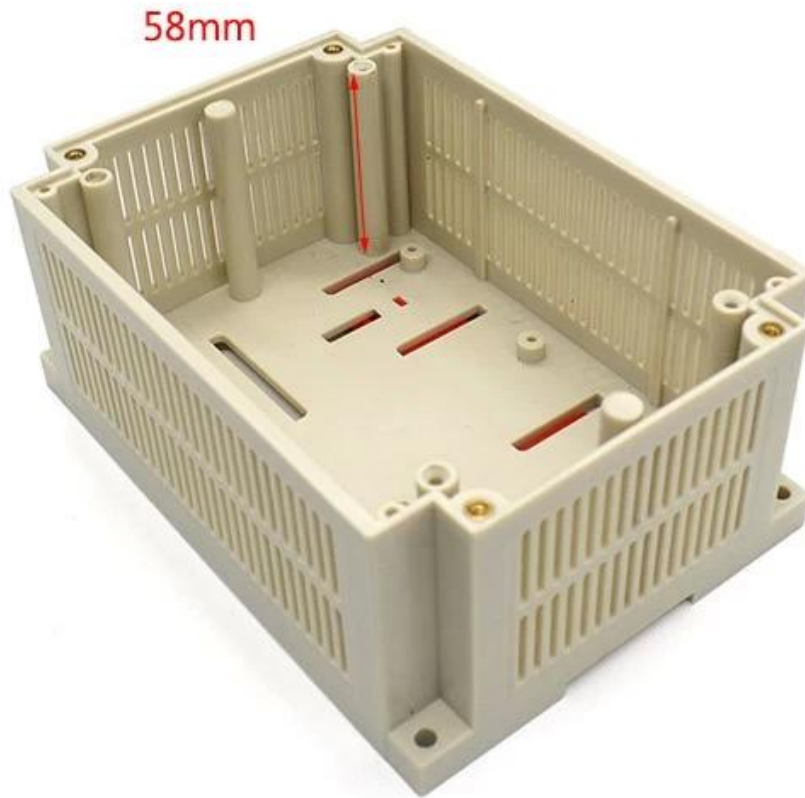

Gedetailleerde foto's van kunststof DIN-rail PLC-projectbehuizingsbox

SZOMK

Customizable
Cutout, sticker
Silkscreen, color

Weight: 135g

Size: 155*110*110 mm

Model No. AK-P-15

6.10*4.33*4.33 inch

SZOMK

*Customizable
Cutout, sticker
Silkscreen, color*

Weight: 135g

Size: 155*110*110 mm

Model No. AK-P-15

6.10*4.33*4.33 inch

SZOMK

*Customizable
Cutout, sticker
Silkscreen, color*

Weight: 135g

Size: 155*110*110 mm

Model No. AK-P-15

6.10*4.33*4.33 inch

SZOMK

*Customizable
Cutout, sticker
Silkscreen, color*

Weight: 135g

Size: 155*110*110 mm

Model No. AK-P-15