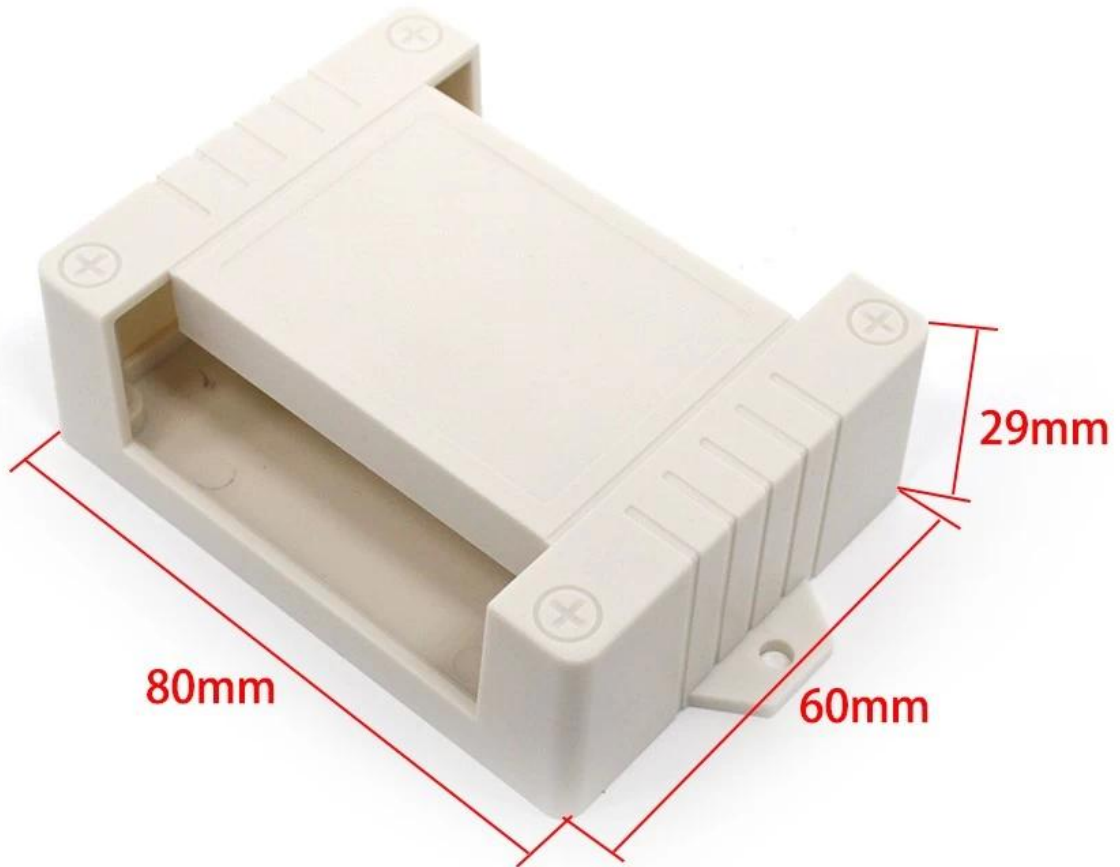

Gedetailleerde foto's van kunststof DIN-rail PLC-projectbehuizingsbox

SZOMK

▶ **Enclosure Manufacturer**
www.chinaenclosure.com

SZOMK

Customizable
cutout, sticker
silkscreen, color

Weight: 27g
Model No. AK-P-28

Size: 3.14*2.44*1.14 inch
80*62*29 mm

Overige aanpassingen

SZOMK

WE CAN DO

- ✓ *Provide thousands of public enclosure* MOQ: 1 piece
- ✓ *Small order custom* MOQ: 20-30 pcs
- ✓ *Design private custom enclosure (provide PCB)*
- ✓ *Molding, tooling (provide sample / STEP file)*