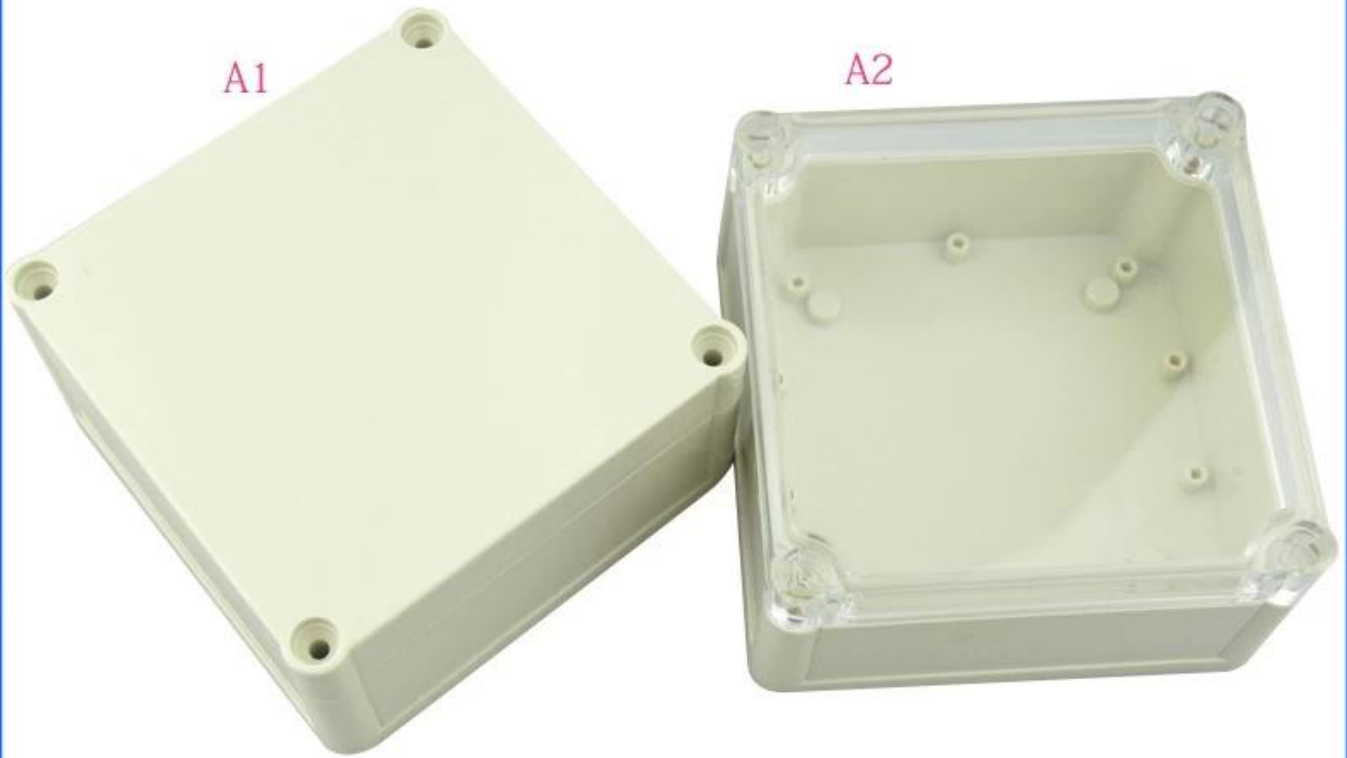

Gedetailleerde foto's van IP68 aansluitdoos waterproof plastic behuizing instrument

SZOMK

▶ **Enclosure Manufacturer**
www.chinaenclosure.com

SZOMK

Customizable
cutout, sticker
silkscreen, color

Model No. AK10511

Size: 4.72*4.72*2.40 inch
120*120*61 mm

Andere maatwerk

SZOMK

WE CAN DO

- ✓ *Provide thousands of public enclosure* MOQ: 1 piece
- ✓ *Small order custom* MOQ: 20-30 pcs
- ✓ *Design private custom enclosure (provide PCB)*
- ✓ *Molding, tooling (provide sample / STEP file)*