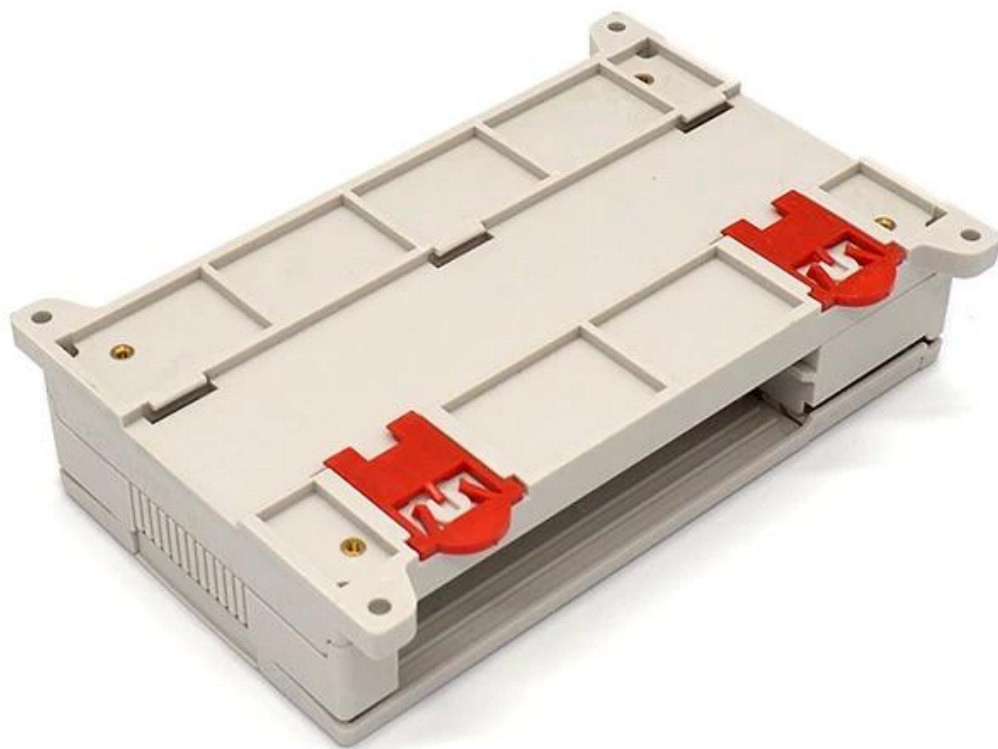

Gedetailleerde foto van kunststof DIN-rail PLC-projectbehuizingsdoos

SZOMK

*Customizable
Cutout, sticker
Silkscreen, color*

Weight: 98g

Size: 168*115*40 mm

Model No. AK-P-20

6.614.53*1.57 inch

SZOMK

*Customizable
Cutout, sticker
Silkscreen, color*

Weight: 98g

Size: 168*115*40 mm

Model No. AK-P-20

6.614.53*1.57 inch

SZOMK

*Customizable
Cutout, sticker
Silkscreen, color*

Weight: 98g

Size: 168*115*40 mm

Model No. AK-P-20

6.614.53*1.57 inch

SZOMK

*Customizable
Cutout, sticker
Silkscreen, color*

Weight: 98g

Size: 168*115*40 mm

Model No. AK-P-20