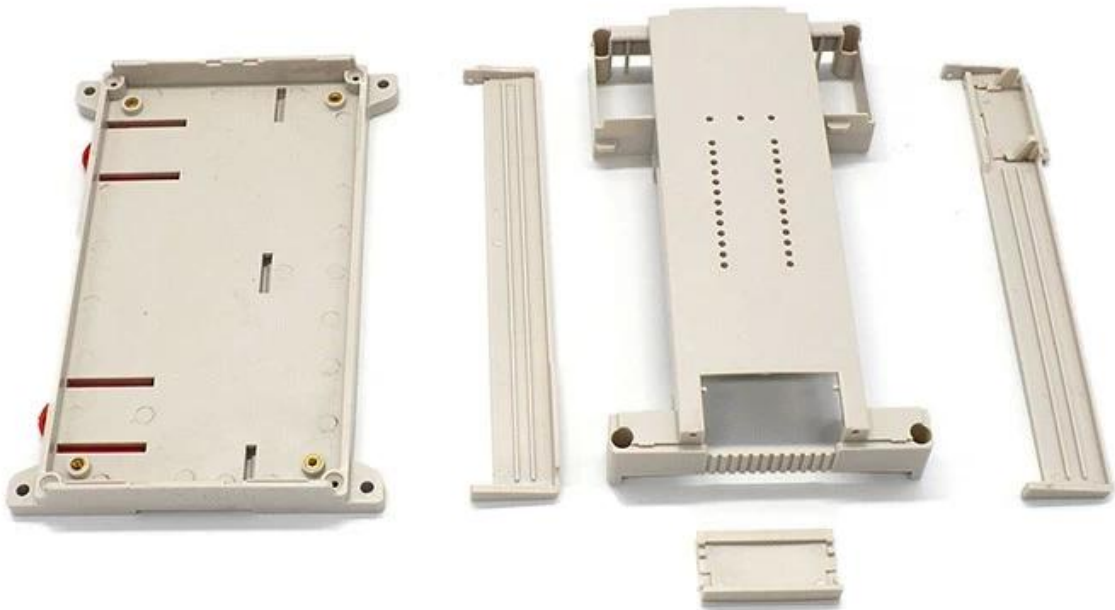

Gedetailleerde foto van kunststof DIN-rail PLC-projectbehuizingsdoos

SZOMK

*Customizable
Cutout, sticker
Silkscreen, color*

Weight: 98g

Size: 168*115*40 mm

Model No. AK-P-20

6.614.53*1.57 inch

SZOMK

*Customizable
Cutout, sticker
Silkscreen, color*

Weight: 98g

Size: 168*115*40 mm

Model No. AK-P-20

6.614.53*1.57 inch

SZOMK

*Customizable
Cutout, sticker
Silkscreen, color*

Weight: 98g

Size: 168*115*40 mm

Model No. AK-P-20

6.614.53*1.57 inch

SZOMK

*Customizable
Cutout, sticker
Silkscreen, color*

Weight: 98g

Size: 168*115*40 mm

Model No. AK-P-20