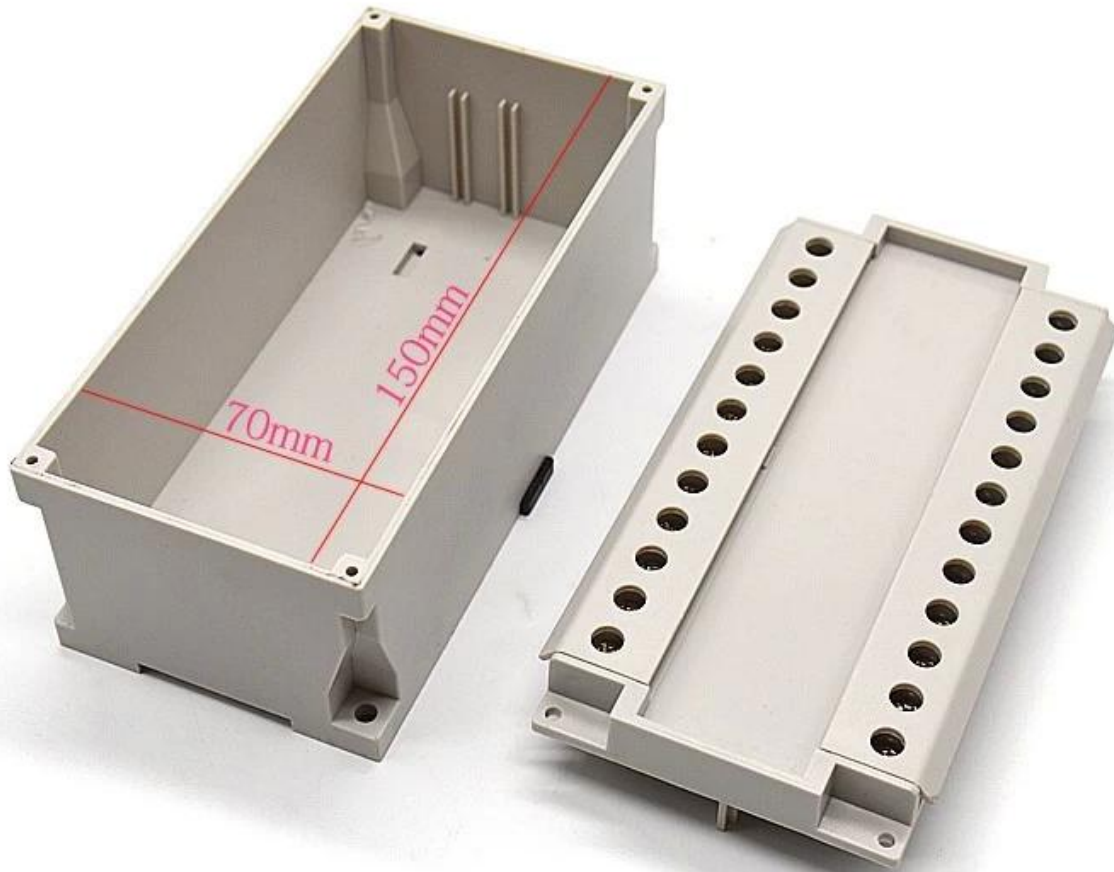

Gedetailleerde foto's van din rail plastic doos voor elektronische componenten instrument behuizing

SZOMK

▶ **Enclosure Manufacturer**
www.chinaenclosure.com

SZOMK

Customizable
cutout, sticker
silkscreen, color

Weight: 237g
Model No. AK-DR-46

Size: 2.95*2.80*6.06 inch
75*71*154 mm

Overige aanpassingen

SZOMK

WE CAN DO

- ✓ *Provide thousands of public enclosure* MOQ: 1 piece
- ✓ *Small order custom* MOQ: 20-30 pcs
- ✓ *Design private custom enclosure (provide PCB)*
- ✓ *Molding, tooling (provide sample / STEP file)*