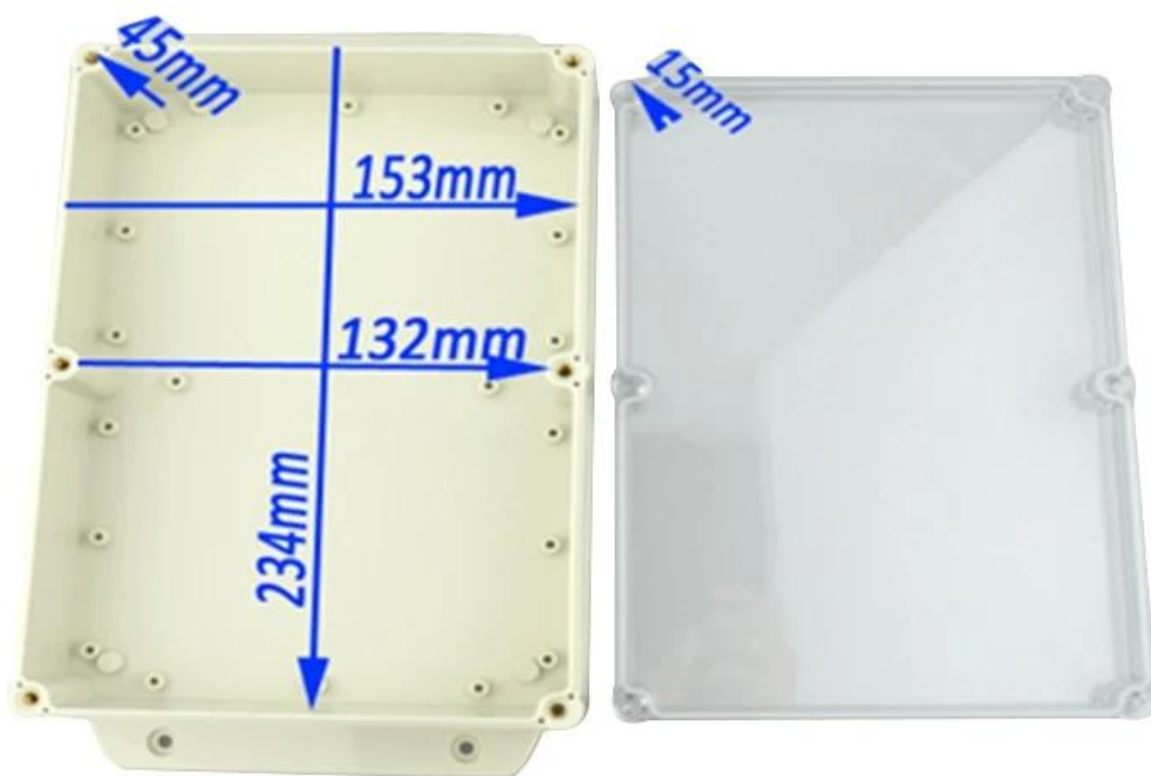

SZOMK

SZOMK

SZOMK

①

Epitheca (1PCS)
Material:PC
Color:Transparent

②

Hypotheca (1PCS)
Material:ABS
Color:Light Grey(FS20412)

Gasket (1PCS)
Material:Rubber
Size:96.5*64.5*1.8 mm

Copper Nut(6PCS)
Material:Copper
Standard:M4*10
Color:Copper

Grub Screw(6PCS)
Material:Stainless Steel
Standard:M4*25

Screw Lid(6PCS)
Material:ABS
Color:Light Grey(FS20412)

Self-Tapping Screw(4PCS)
Material:Iron
Standard:M4*30

Wall Nail(4PCS)
Material:PP
Color:Light Grey(CM906)

SZOMK

①

Epitheca (1PCS)
Material:PC
Color:Transparent

②

Hypotheca (1PCS)
Material:ABS
Color:Light Grey(FS20412)

Gasket (1PCS)
Material:Rubber
Size:96.5*64.5*1.8 mm