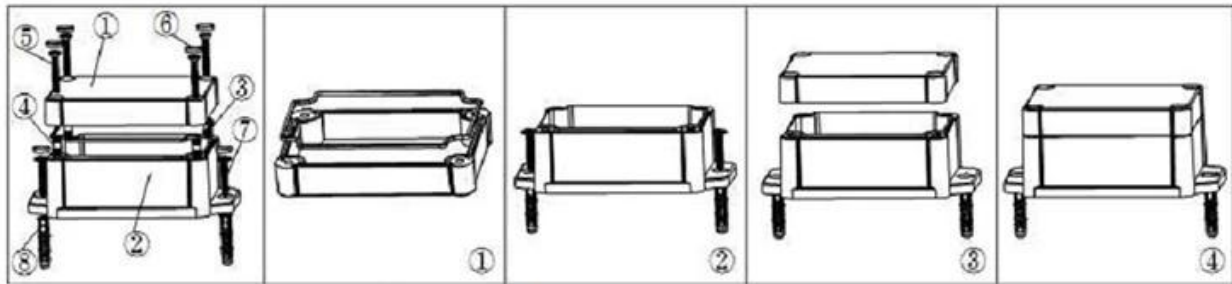

SZOMK

①

②

CONTACT ONS