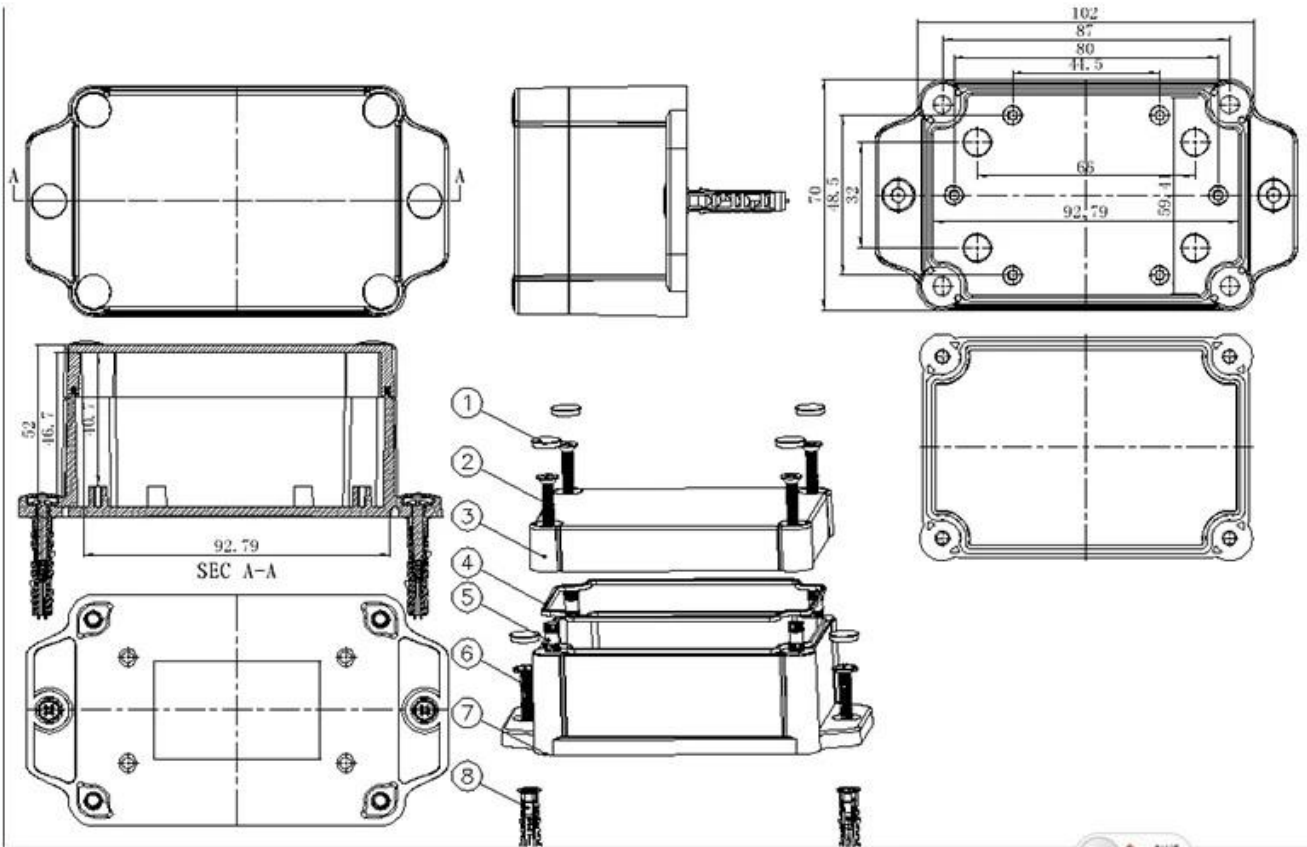

SZOMK

Contact ons