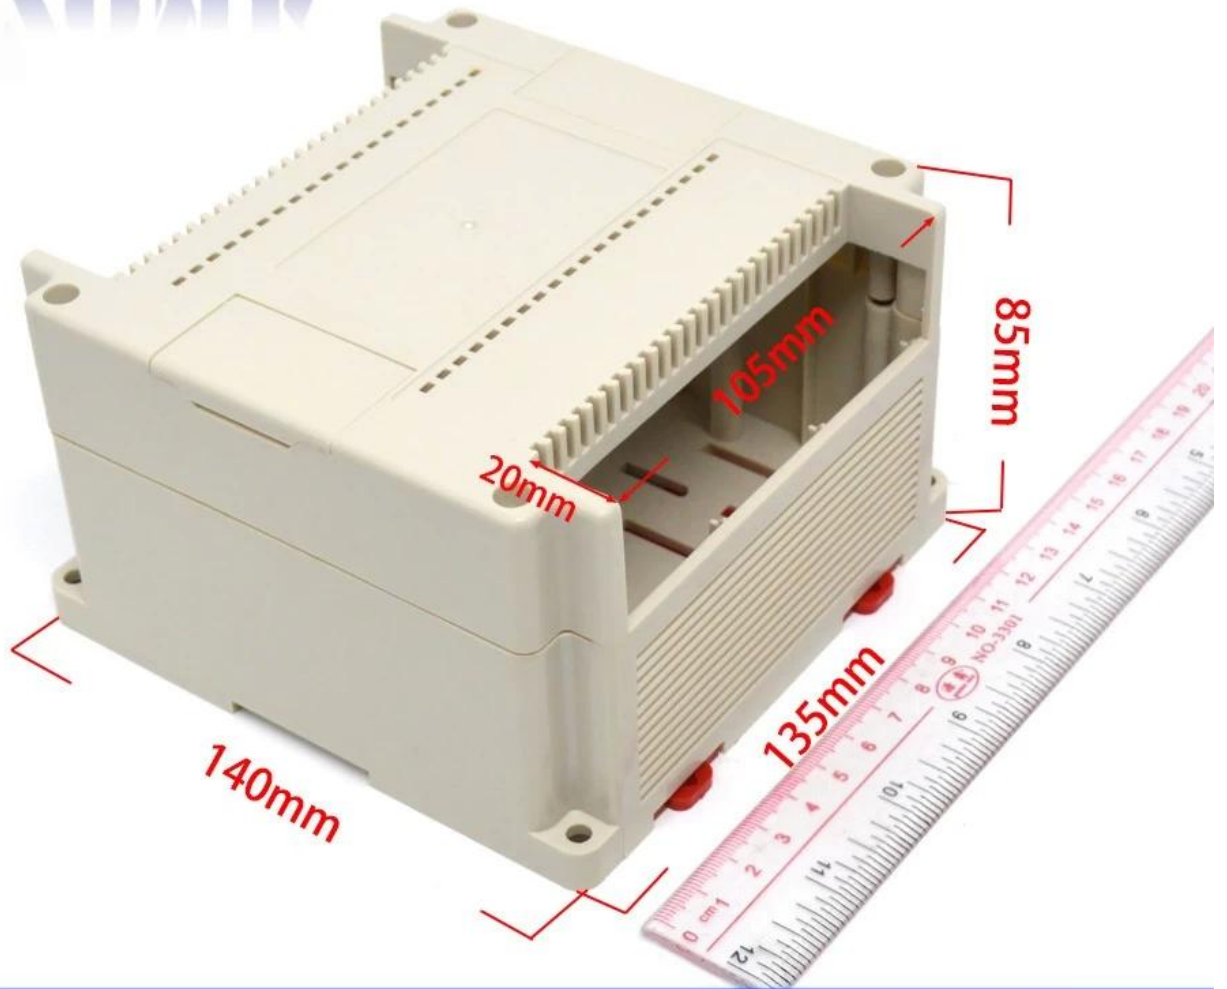

It is widely used in electronic, instrumentation, automation, communications, power supply units, student projects, amplifiers, Medical and wellness devices, test and measurement equipment, industrial control, peripheral devices and interfaces, switch boxes.

Gedetailleerde foto's van abs kunststof din rail behuizing

SZOMK

▶ **Enclosure Manufacturer**
www.chinaenclosure.com

SZOMK

Customizable
cutout, sticker
silkscreen, color

Weight: 223g
Model No. AK-P-31

Size: 5.51*5.31*3.34 inch
140*135*85 mm