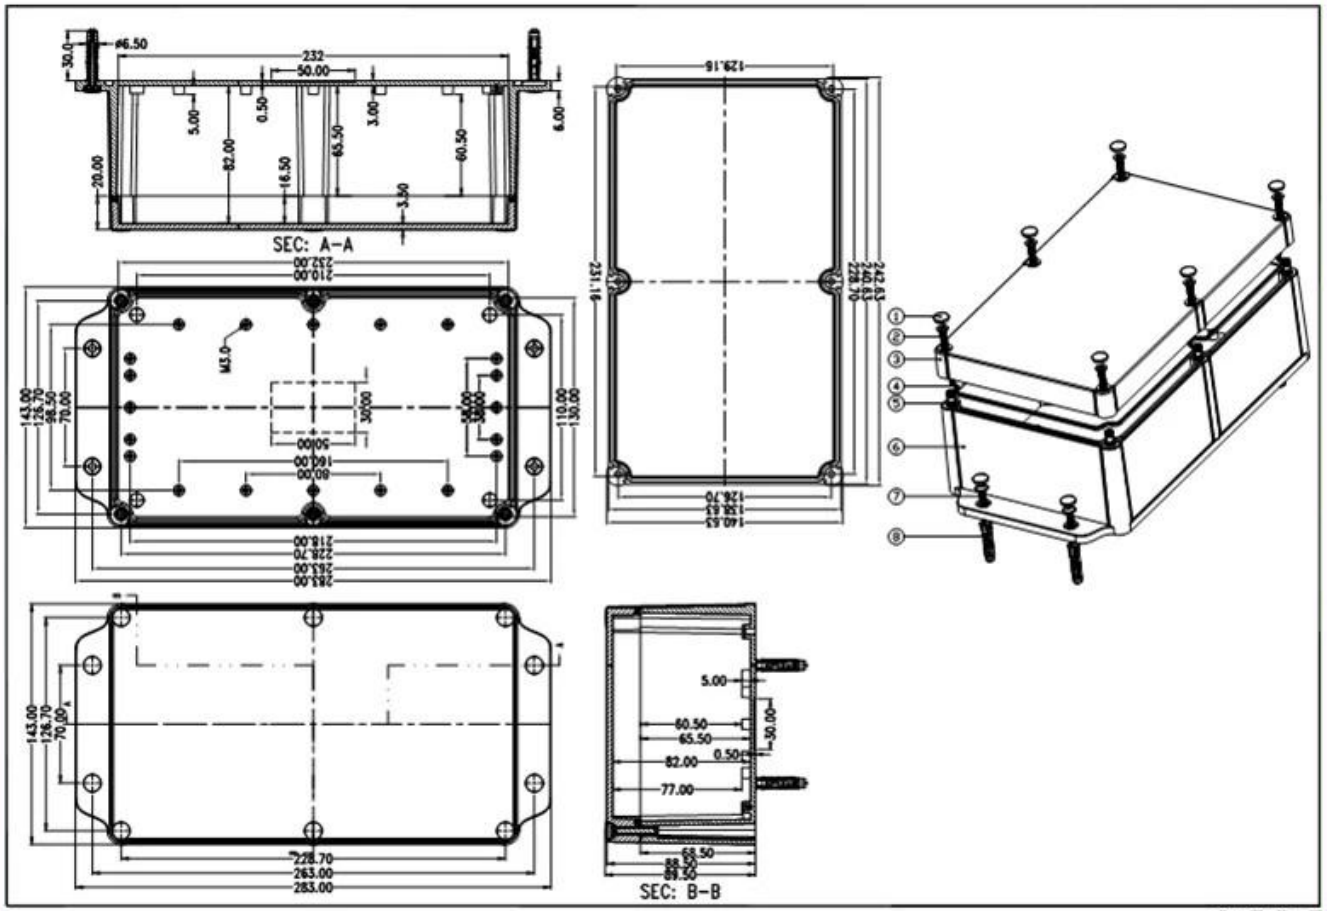

**Grub Screw(6PCS)**  
Material:Stainless Steel  
Standard:M4\*25

**Screw Lid(6PCS)**  
Material:ABS  
Color:Light Grey(FS20412)

**Self-Tapping Screw(4PCS)**  
Material:Iron  
Standard:M4\*30

**Copper Nut(4PCS)**  
Material:M4\*5  
Color:Copper