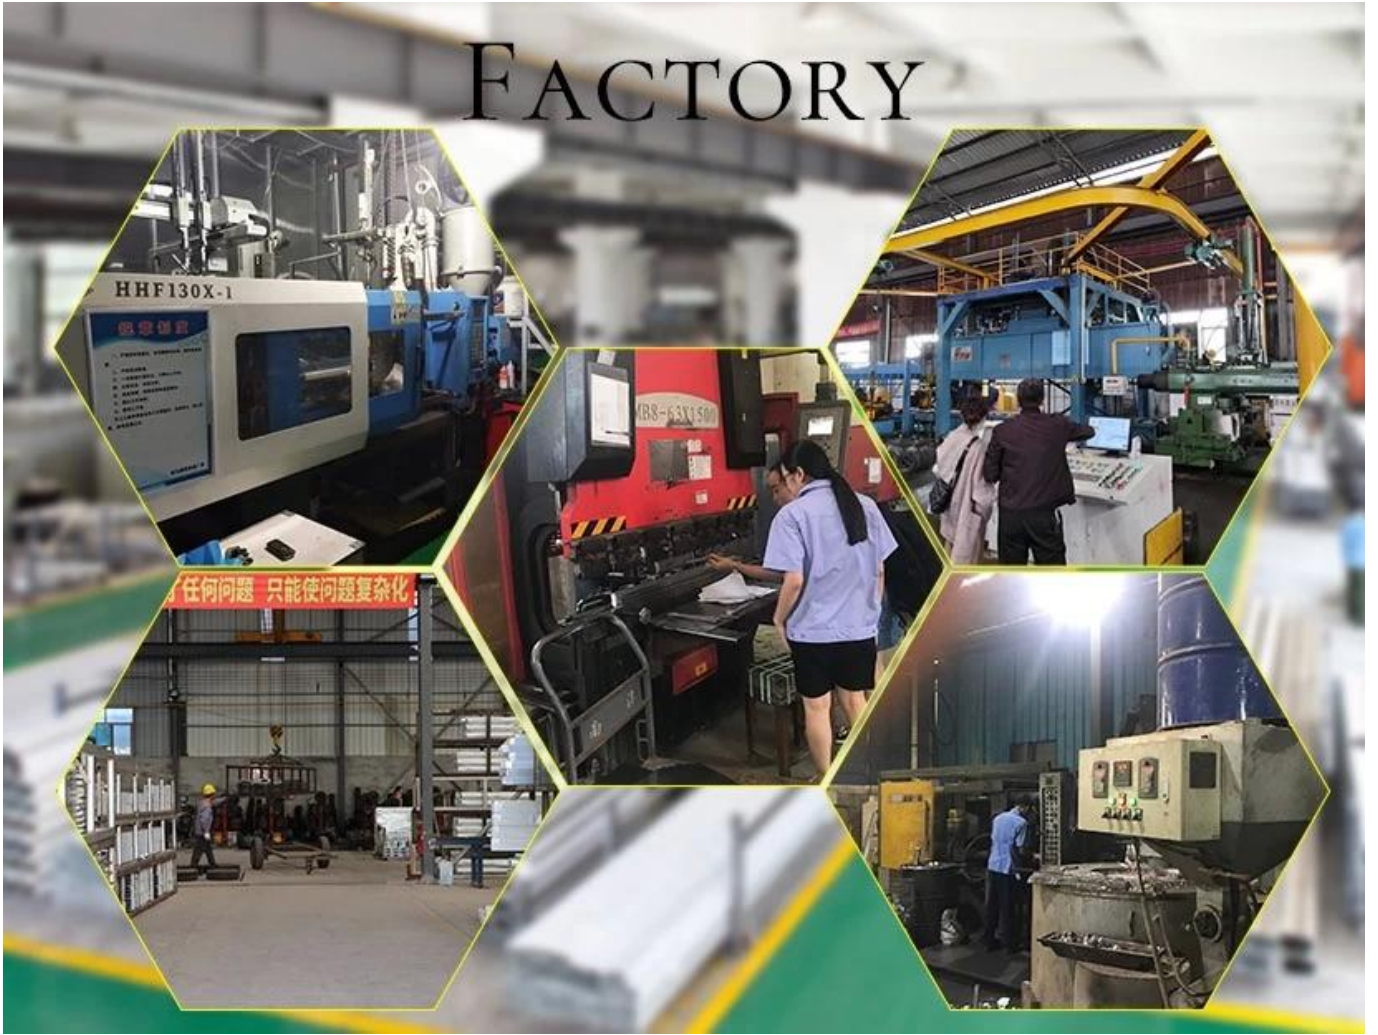

FACTORY

Our Customer