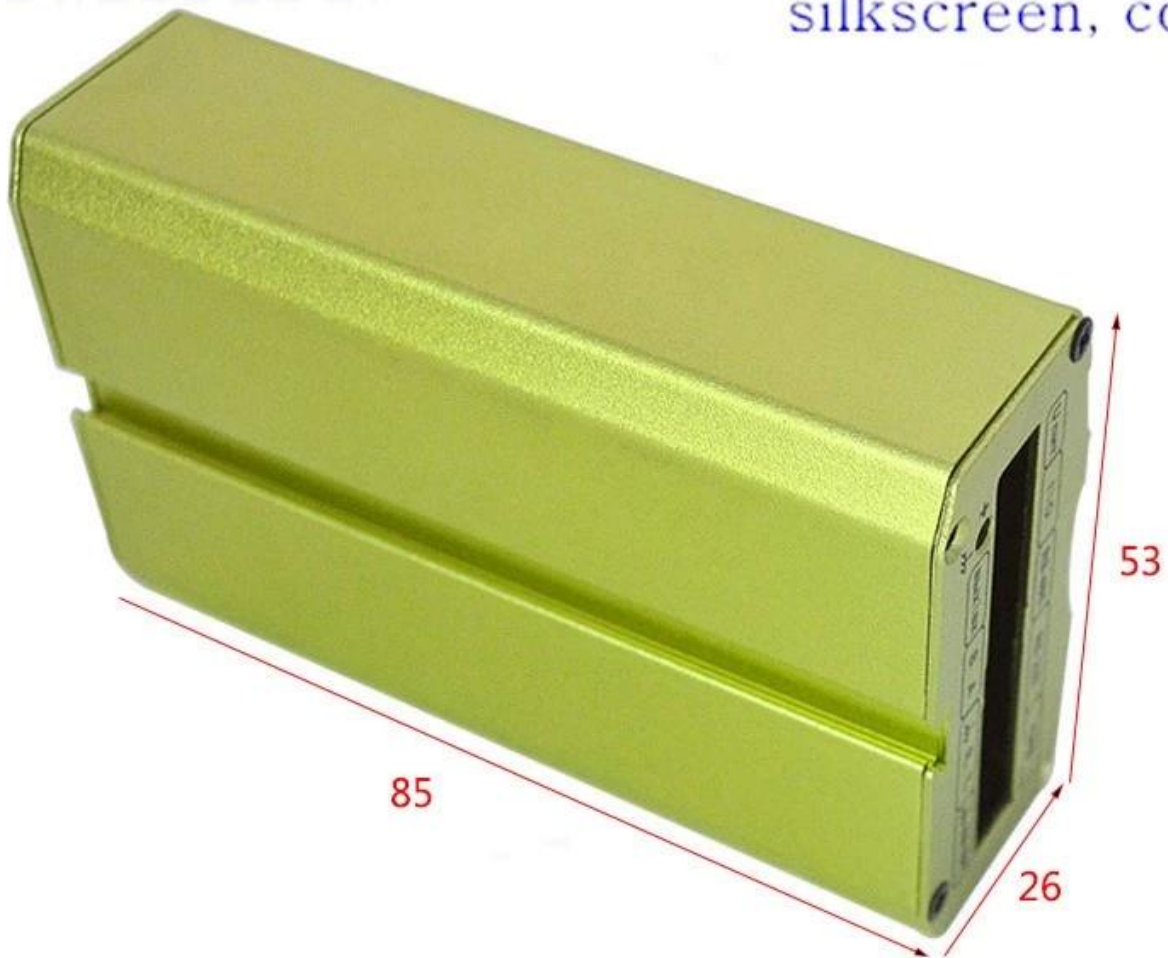

SZOMK

Customizable
cutout, sticker
silkscreen, color

Weight: 54g
Model No. AK-C-B8

Size: 3.35*2.08*1.02 inch
85*53*26 mm