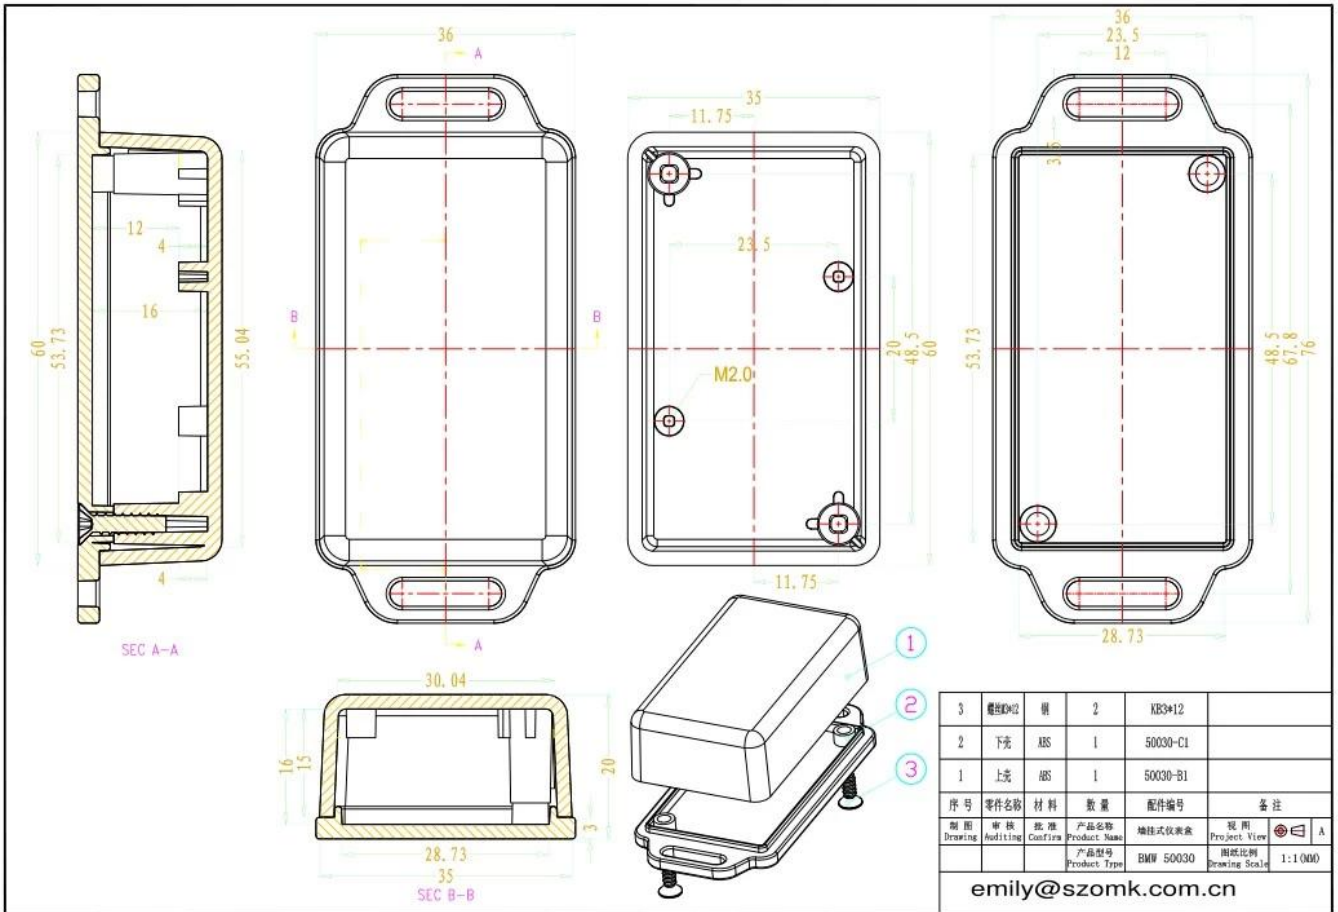

T/T, WESTERN UNION, MONEY GRAM AND PAYPAL ACCPETED.

Skype: 13691908154

Tel: +86 13691908154

E-mail: galaxie@szomk.net

Contact Us