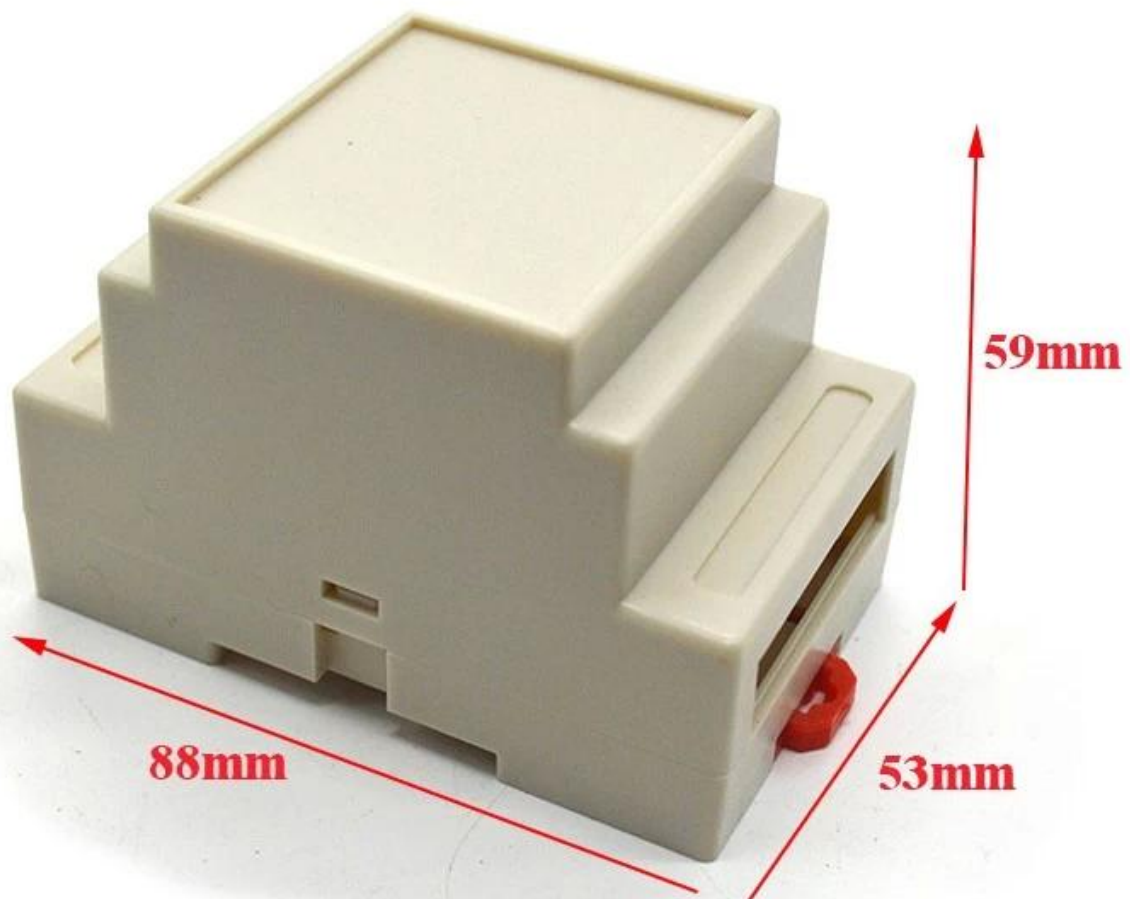

Packaging & Delivery

Packaging Details:

Carton and plastic foam and tape packaging

Delivery Detail:

5-7 working days

SZOMK

▶ **Enclosure Manufacturer**
www.chinaenclosure.com

SZOMK