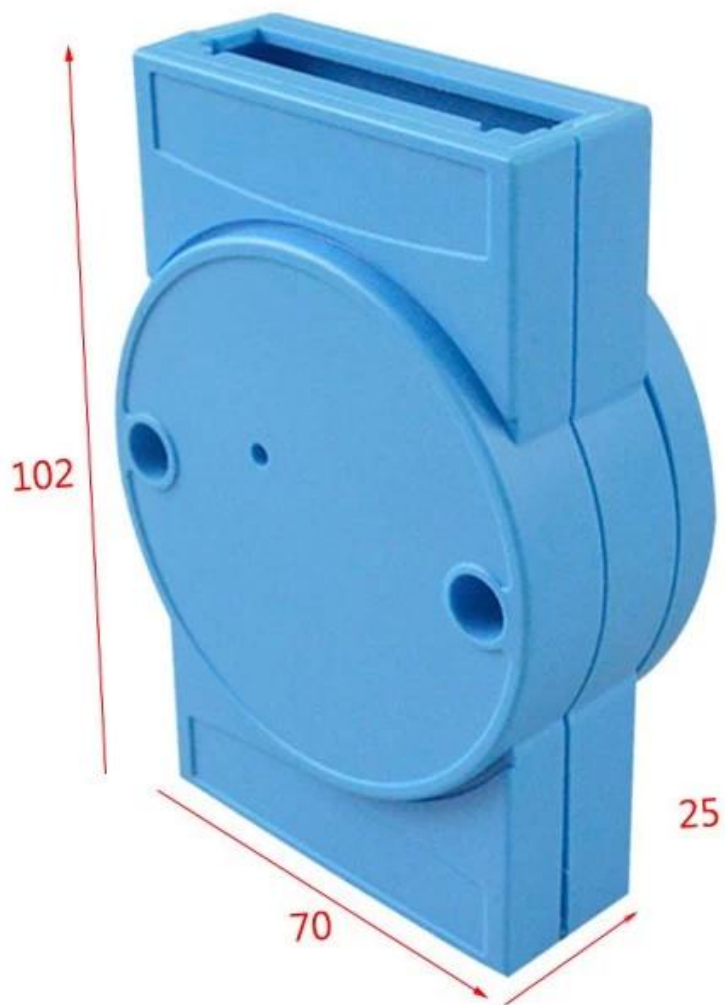

Packaging & Delivery

Packaging Details:

Carton and plastic foam and tape packaging

Delivery Detail:

5-7 working days

SZOMK

▶ **Enclosure Manufacturer**
www.chinaenclosure.com

SZOMK