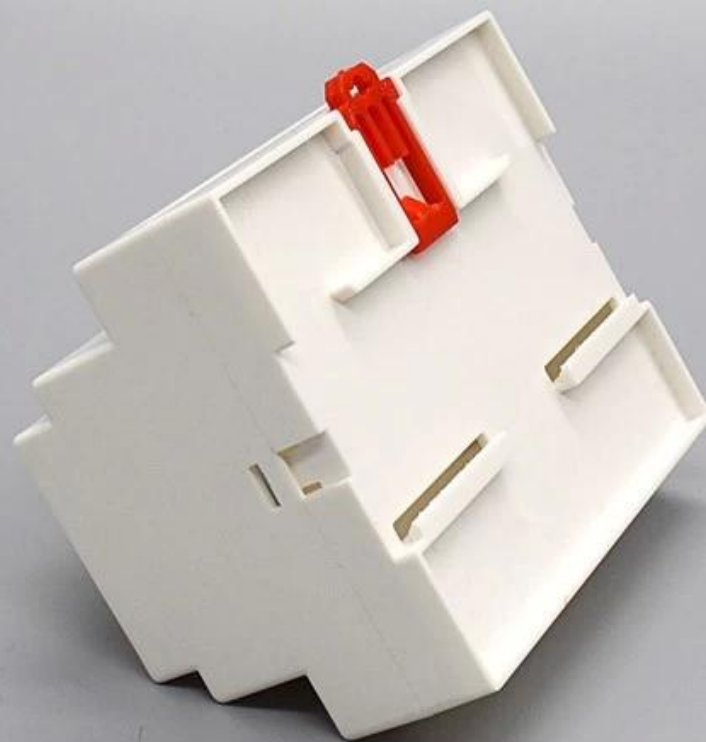

SZOMK

*Customizable
Cutout, sticker
Silkscreen, color*

Weight: 77g

Size: 107*88*59 mm

Model No. AK-DR-04a

3.5*2.3*4.2 inch

SZOMK

*Customizable
Cutout, sticker
Silkscreen, color*

Weight: 77g

Size: 107*88*59 mm

Model No. AK-DR-04a

3.5*2.3*4.2 inch

SZOMK

*Customizable
Cutout, sticker
Silkscreen, color*

Weight: 77g

Size: 107*88*59 mm

Model No. AK-DR-04a

3.5*2.3*4.2 inch

SZOMK

*Customizable
Cutout, sticker
Silkscreen, color*

Weight: 77g

Size: 107*88*59 mm

Model No. AK-DR-04a

3.5*2.3*4.2 inch

Weight: 77g

Size: 107*88*59 mm

Model No. AK-DR-04a

3.5*2.3*4.2 inch

Advantages of Din Rail ABS Plastic Enclosure Housing

1. Has a strong resistance to abrasion, weathering, corrosion.
2. Can be formed on the surface of different colors, to meet your requirements as well as possible.
3. Have a strong hardness, can protect your electronics well.