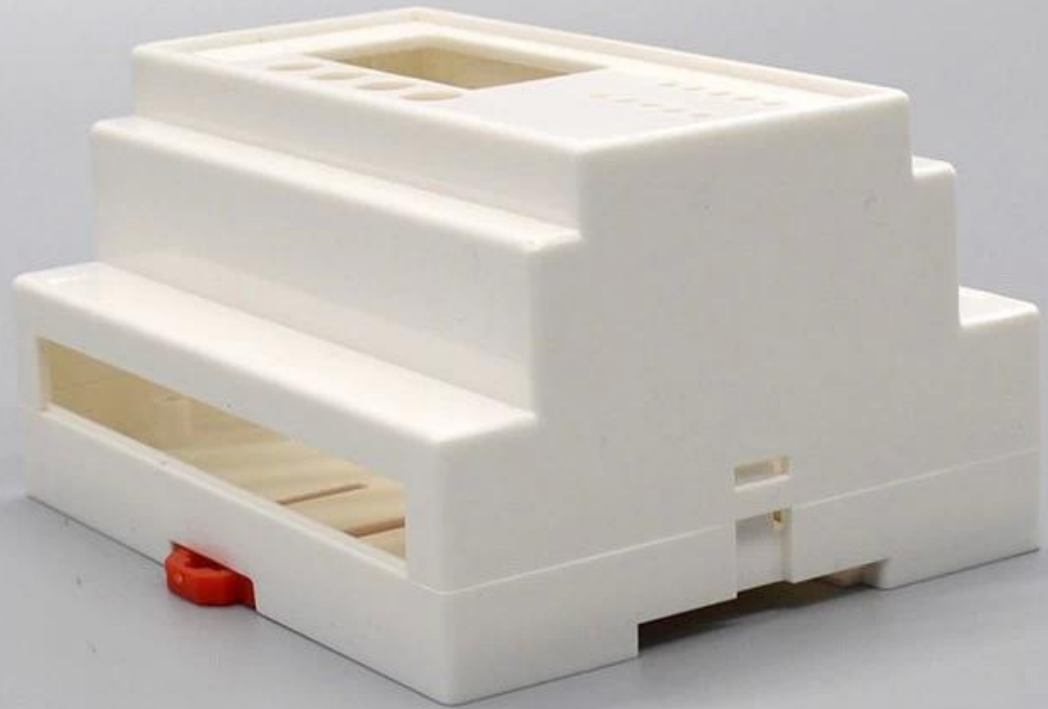

SZOMK

*Customizable
Cutout, sticker
Silkscreen, color*

Weight: 77g

Size: 107*88*59 mm

Model No. AK-DR-04a

3.5*2.3*4.2 inch

SZOMK

*Customizable
Cutout, sticker
Silkscreen, color*

Weight: 77g

Size: 107*88*59 mm

Model No. AK-DR-04a

3.5*2.3*4.2 inch

SZOMK

*Customizable
Cutout, sticker
Silkscreen, color*

Weight: 77g

Size: 107*88*59 mm

Model No. AK-DR-04a

3.5*2.3*4.2 inch

SZOMK

*Customizable
Cutout, sticker
Silkscreen, color*

Weight: 77g

Size: 107*88*59 mm

Model No. AK-DR-04a

3.5*2.3*4.2 inch

Weight: 77g

Size: 107*88*59 mm

Model No. AK-DR-04a

3.5*2.3*4.2 inch

Advantages of Din Rail ABS Plastic Enclosure Housing

1. Has a strong resistance to abrasion, weathering, corrosion.
2. Can be formed on the surface of different colors, to meet your requirements as well as possible.
3. Have a strong hardness, can protect your electronics well.