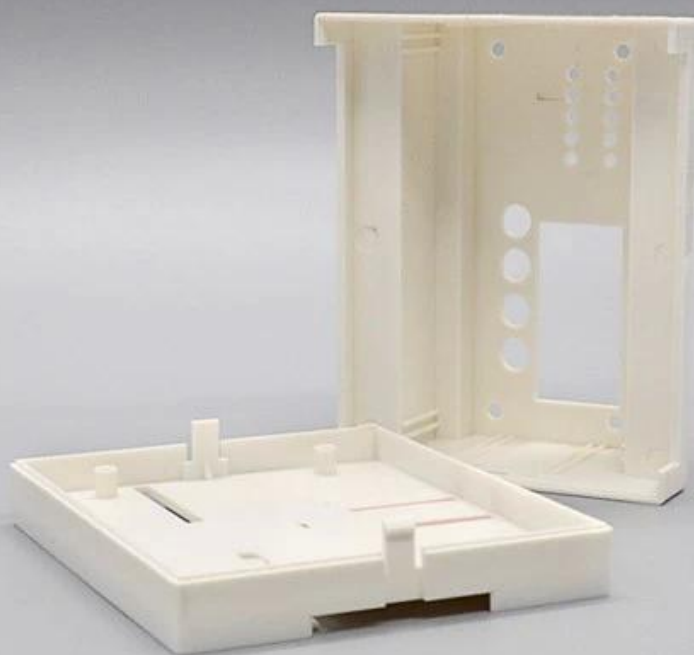

Weight: 77g

Size: 107*88*59 mm

Model No. AK-DR-04a

3.5*2.3*4.2 inch

SZOMK

*Customizable
Cutout, sticker
Silkscreen, color*

Weight: 77g

Size: 107*88*59 mm

Model No. AK-DR-04a

3.5*2.3*4.2 inch

SZOMK

*Customizable
Cutout, sticker
Silkscreen, color*

Weight: 77g

Size: 107*88*59 mm

Model No. AK-DR-04a

3.5*2.3*4.2 inch

SZOMK

*Customizable
Cutout, sticker
Silkscreen, color*

Weight: 77g

Size: 107*88*59 mm

Model No. AK-DR-04a

3.5*2.3*4.2 inch

SZOMK

*Customizable
Cutout, sticker
Silkscreen, color*

Weight: 77g

Size: 107*88*59 mm

Model No. AK-DR-04a

3.5*2.3*4.2 inch

Advantages of Din Rail ABS Plastic Enclosure Housing

1. Has a strong resistance to abrasion, weathering, corrosion.
2. Can be formed on the surface of different colors, to meet your requirements as well as possible.
3. Have a strong hardness, can protect your electronics well.