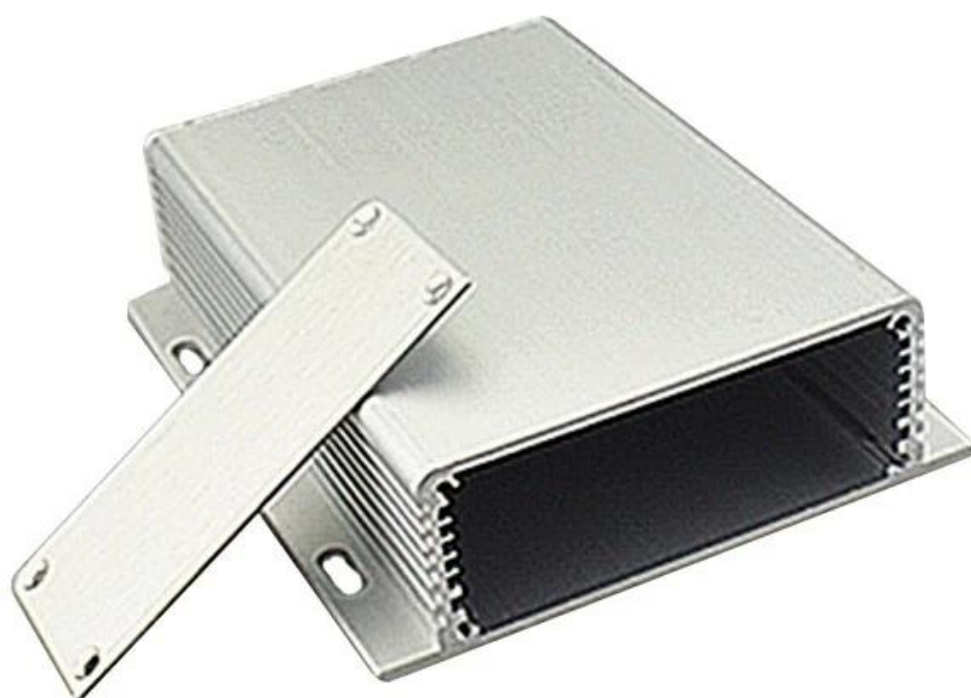

Introduction of wall mounting aluminum pcb enclosure

The wall mounting aluminum pcb enclosure is used as an anode, placed in electrolyte, artificially formed the enclosure having a protective aluminum oxide film on the surface.

wall mounting aluminum pcb enclosure material features:

1. Has a strong resistance to abrasion, weathering, corrosion.
2. Can be formed on the surface of a variety of colors, to maximize fit your requirements.
3. Have a strong hardness, can be well protected your electronics.

best quality wall mounting aluminum pcb enclosure

Brand:SZOMK

Type:best quality wall mounting aluminum pcb enclosure

Material:aluminum

Model No. AK-C-A30

Size: 33.5x103xfree(mm) 1.32"x4.06"xfree

Color:silvery

Customize MOQ: 20 pieces

SZOMK

SZOMK

SZOMK

SZOMK

SZOMK

Wall-mounting series

Size List:HxWxfree(mm)