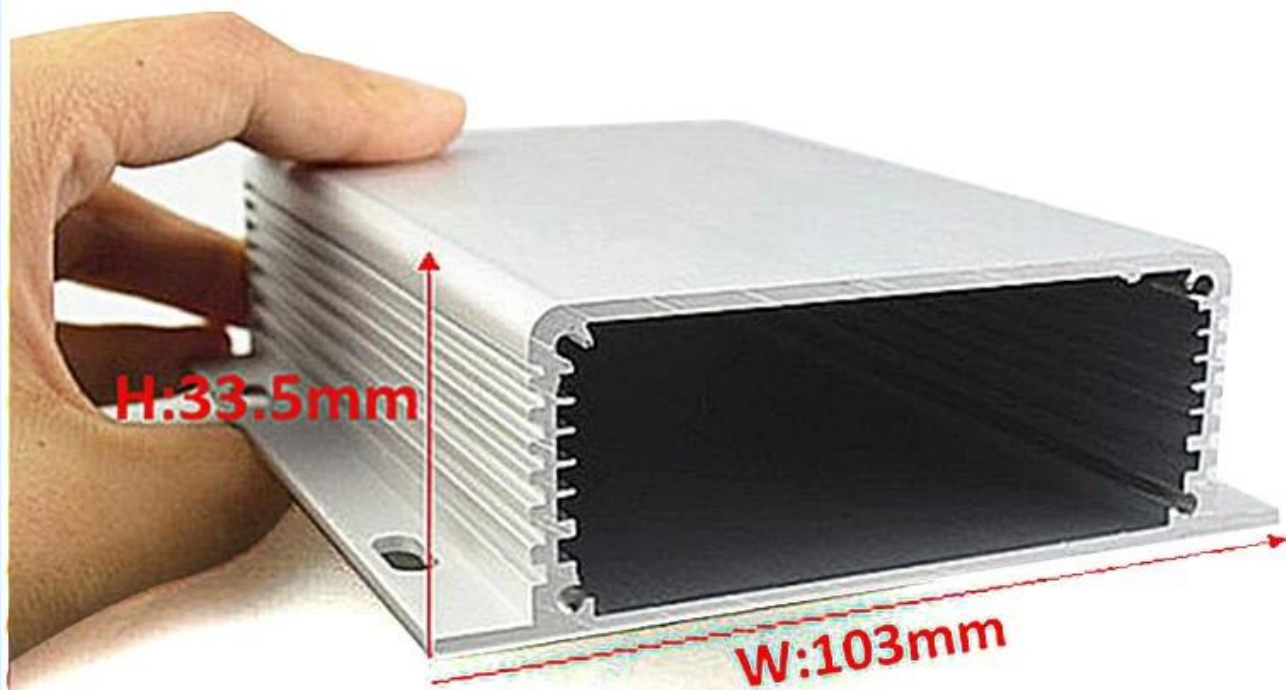

Customize MOQ: 20 pieces

SZOMK