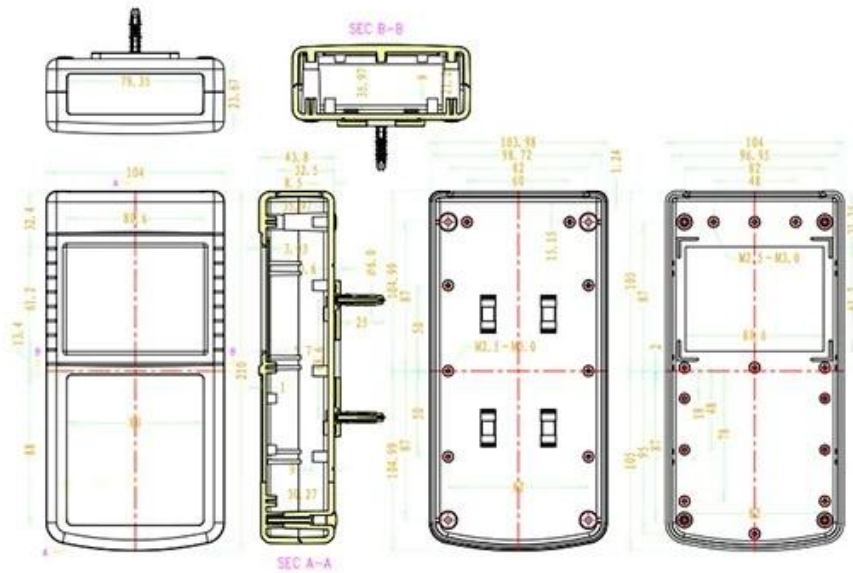

SZOMK

szomk.004@gmail.com

BMW 50019