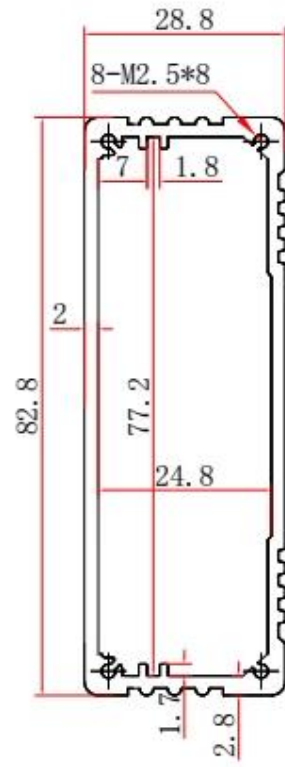

Detail picture of extruded aluminum enclosure

SZOMK

Customizable
cutout, sticker
silkscreen, color

Weight: 155g
Model No. AK-C-B21

Size: 1.13*3.26*4.33 inch
28.8*82.8*110 mm

SZOMK

76mm

22mm

Wall-mounting series

Size List:HxWxfree(mm)

Length can be random

AK-C-A1	36x147	AK-C-A17	40.5x97
AK-C-A2	41x147	AK-C-A18	80x234
AK-C-A3	29x129	AK-C-A19	40x80.5
AK-C-A4	28x104	AK-C-A20	33x105
AK-C-A5	32x155	AK-C-A21	39x96
AK-C-A6	71x190	AK-C-A22	24x76
AK-C-A7	46x190	AK-C-A23	58x180
AK-C-A8	38x88	AK-C-A24	29x164
AK-C-A9	48x204	AK-C-A25	61x147
AK-C-A10	38x150	AK-C-A26	35x120
AK-C-A11	55x150	AK-C-A27	36x85
AK-C-A12	45x138	AK-C-A28	28x165
AK-C-A13	55x147	AK-C-A29	52x165
AK-C-A14	30x67	AK-C-A30	33.5x103
AK-C-A15	73.5x250	AK-C-A31	39x144
AK-C-A16	24x80	AK-C-A32	26x66

Nomal series

Size List:HxWxfree(mm)

Length can be random

AK-C-B1	45x70	AK-C-B33	35x80
AK-C-B2	23x44	AK-C-B34	28x84
AK-C-B3	43x96	AK-C-B35	27.5x66.2
AK-C-B4	24x64	AK-C-B36	47x132
AK-C-B5	27x66	AK-C-B37	25x58
AK-C-B6	48x58	AK-C-B38	22.4x61
AK-C-B7	25x40	AK-C-B39	30.5x72
AK-C-B8	20x54	AK-C-B40	27.5x81
AK-C-B9	44x80	AK-C-B41	29x108
AK-C-B10	19x52	AK-C-B42	40x93
AK-C-B11	22x104	AK-C-B43	45x240
AK-C-B12	38x63.5	AK-C-B44	30x80
AK-C-B13	33x70	AK-C-B45	42.7x65.8
AK-C-B14	32x23	AK-C-B46	33x61
AK-C-B15	29x75	AK-C-B47	45.2x70.8
AK-C-B16	25x82	AK-C-B48	30x79
AK-C-B17	35x65	AK-C-B49	24x58
AK-C-B18	39x80	AK-C-B50	35x90
AK-C-B19	29x67	AK-C-B51	29x65
AK-C-B20	27x142.5	AK-C-B52	22.5x43.5
AK-C-B21	28.8x82.8	AK-C-B53	48x100
AK-C-B22	45x122	AK-C-B54	30x55
AK-C-B23	32x82	AK-C-B55	40x30
AK-C-B24	40x157	AK-C-B56	56x75
AK-C-B25	32x138.5	AK-C-B57	23.5x64
AK-C-B26	25x66	AK-C-B58	42.5x68
AK-C-B27	24x70	AK-C-B59	23.5x101.2
AK-C-B28	19x45	AK-C-B60	33x76.2
AK-C-B29	22x55	AK-C-B61	45x60
AK-C-B30	25x64	AK-C-B62	35x70
AK-C-B31	29x46	AK-C-B63	46x66
AK-C-B32	47x88	AK-C-B64	28x122.3