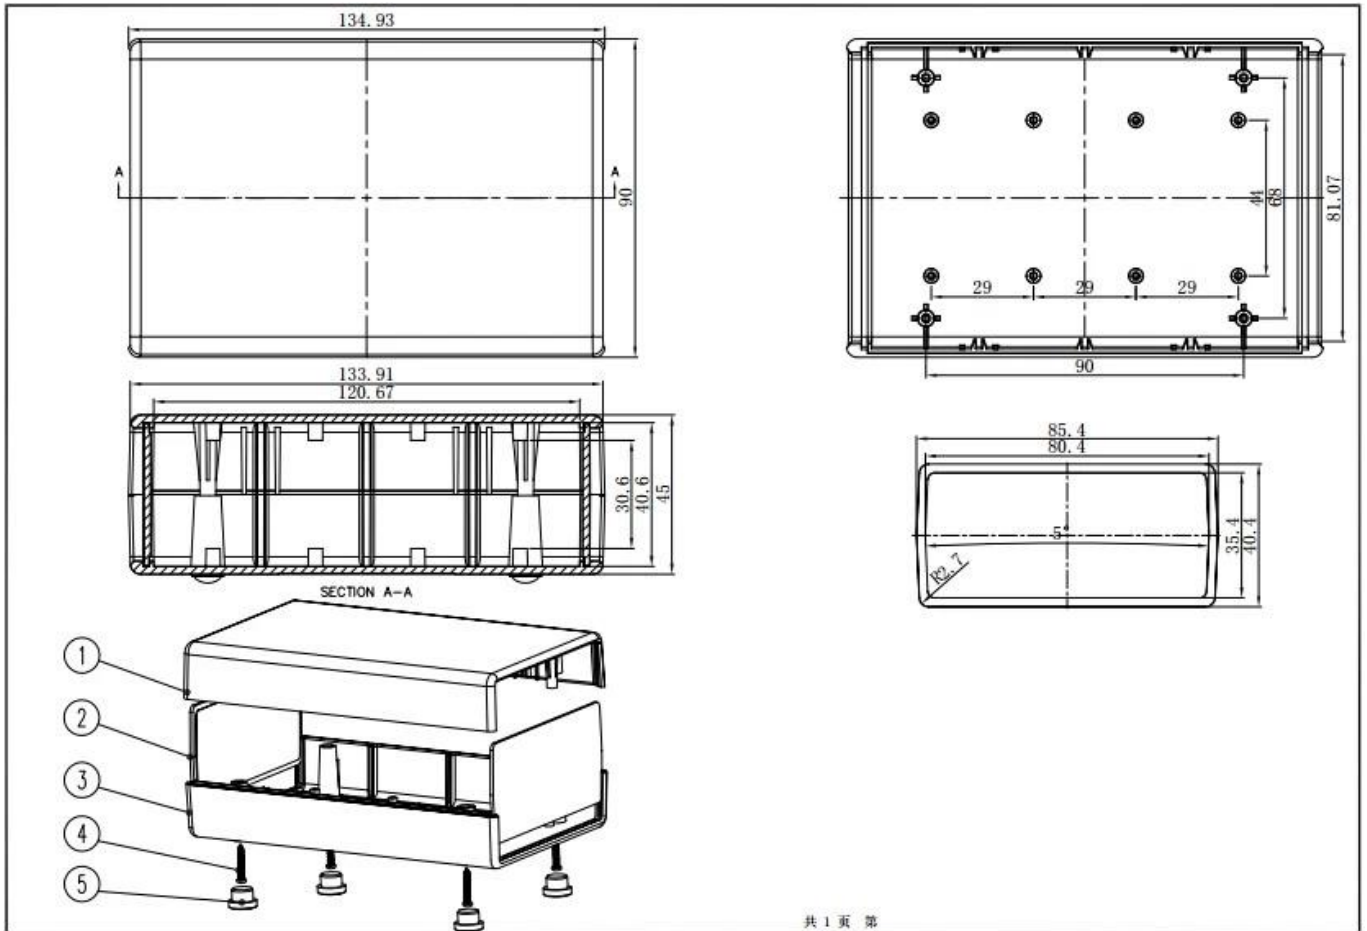

size : 133*90*45 mm

Customizable
cut holes , sticker
silk screen , color

SZO MK

112 g

Model No AK-D-02

size : 133*90*45 mm

Customizable
cut holes , sticker
silk screen , color

SZOMK

112 g

Model No AK-D-02

size : 133*90*45 mm

Customizable
cut holes , sticker
silk screen , color

Customized service:

Cutout

Sticker

Silk screen