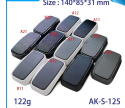

SKOKK Size: 140*85*31 mm