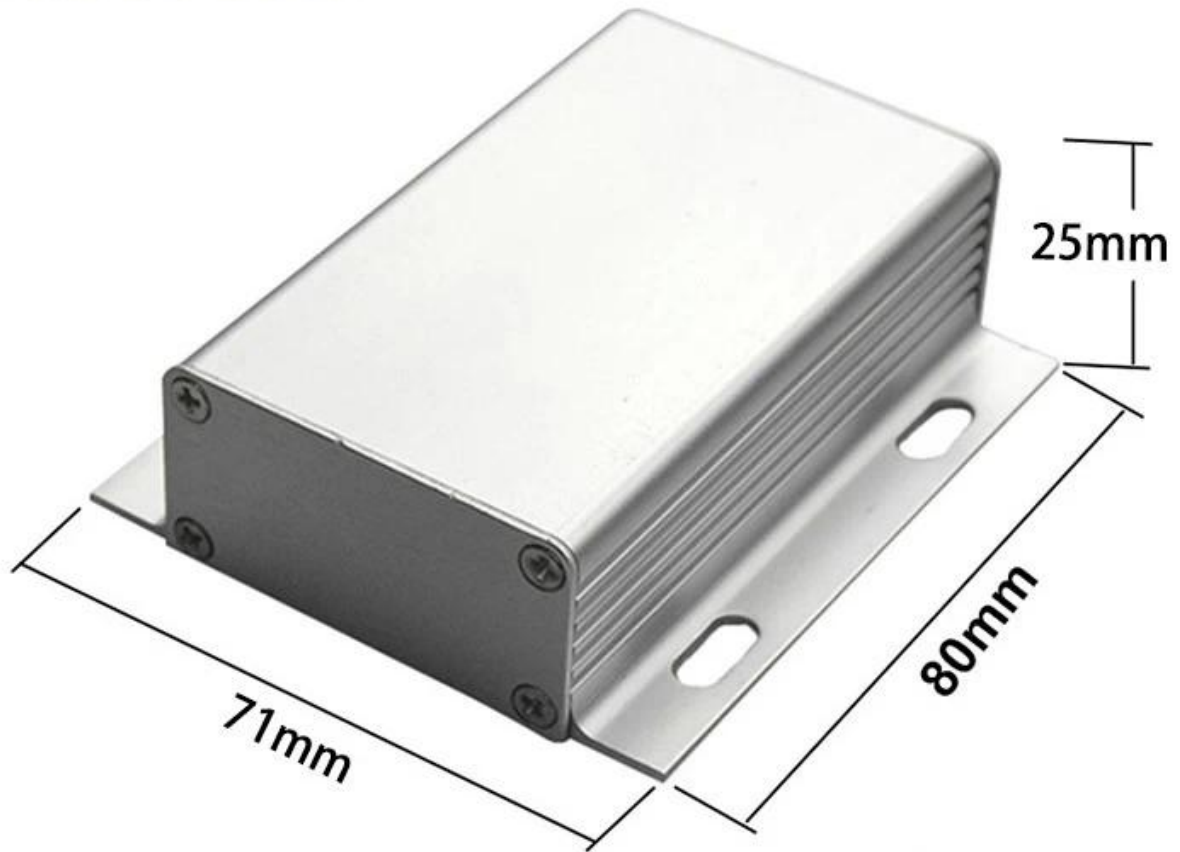

housing

SZOMK

▶ **Enclosure Manufacturer**
www.chinaenclosure.com