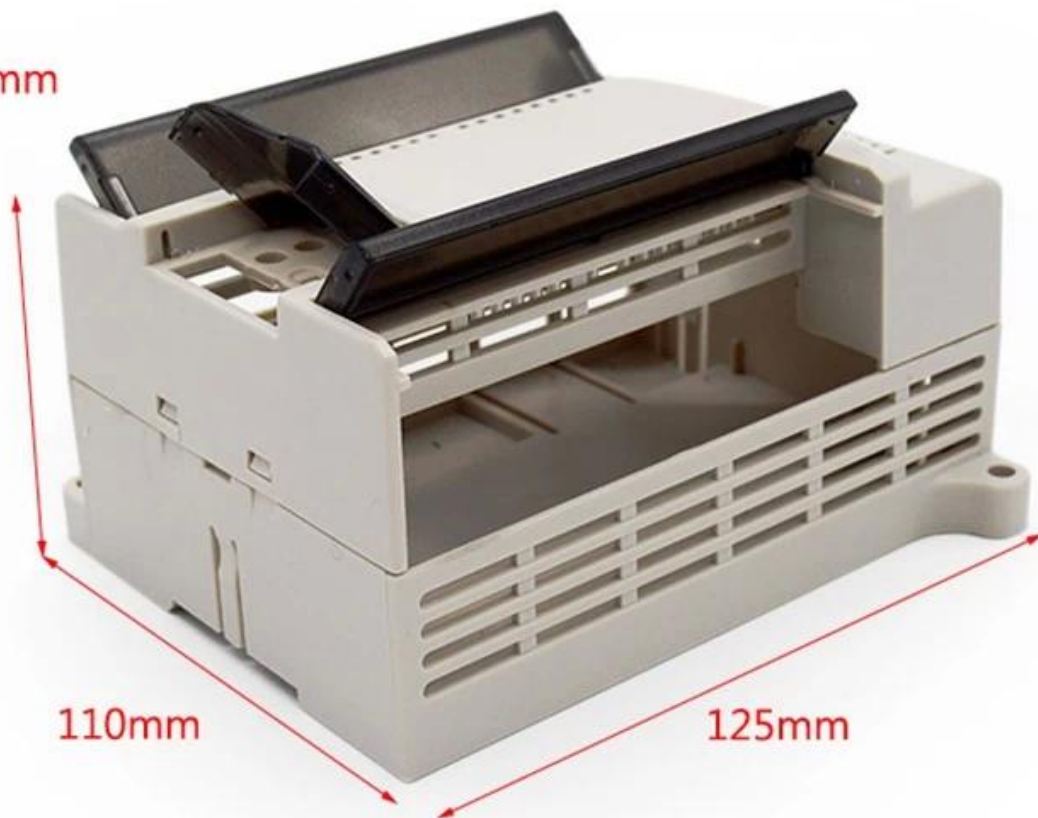

Packaging & Delivery

Packaging Details:

Carton and plastic foam and tape packaging

Delivery Detail:

5-7 working days

SZOMK

 **Enclosure Manufacturer**
www.chinaenclosure.com

SZOMK

SZOMK

SZOMK

65mm

110mm

125mm

SZOMK