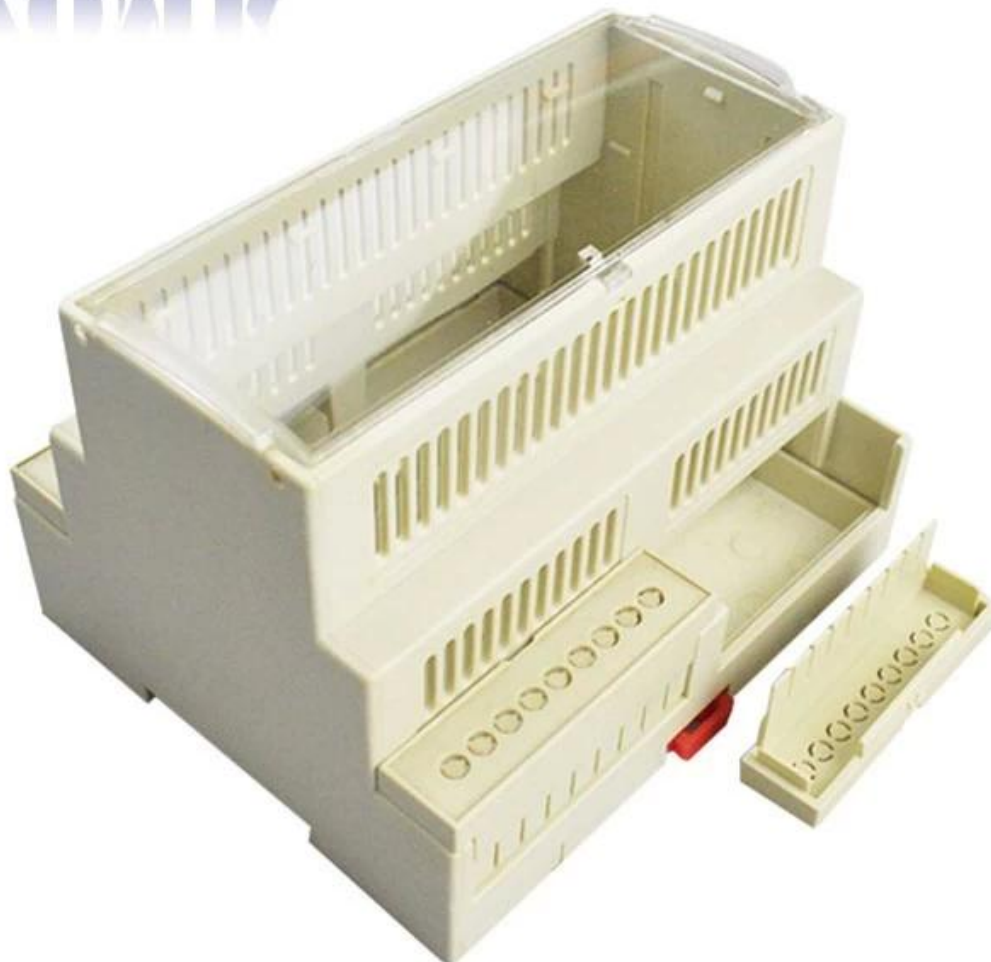

Packaging & Delivery

Packaging Details:

Carton and plastic foam and tape packaging

Delivery Detail:

5-7 working days

SZOMK

▶ **Enclosure Manufacturer**
www.chinaenclosure.com

SZOMK