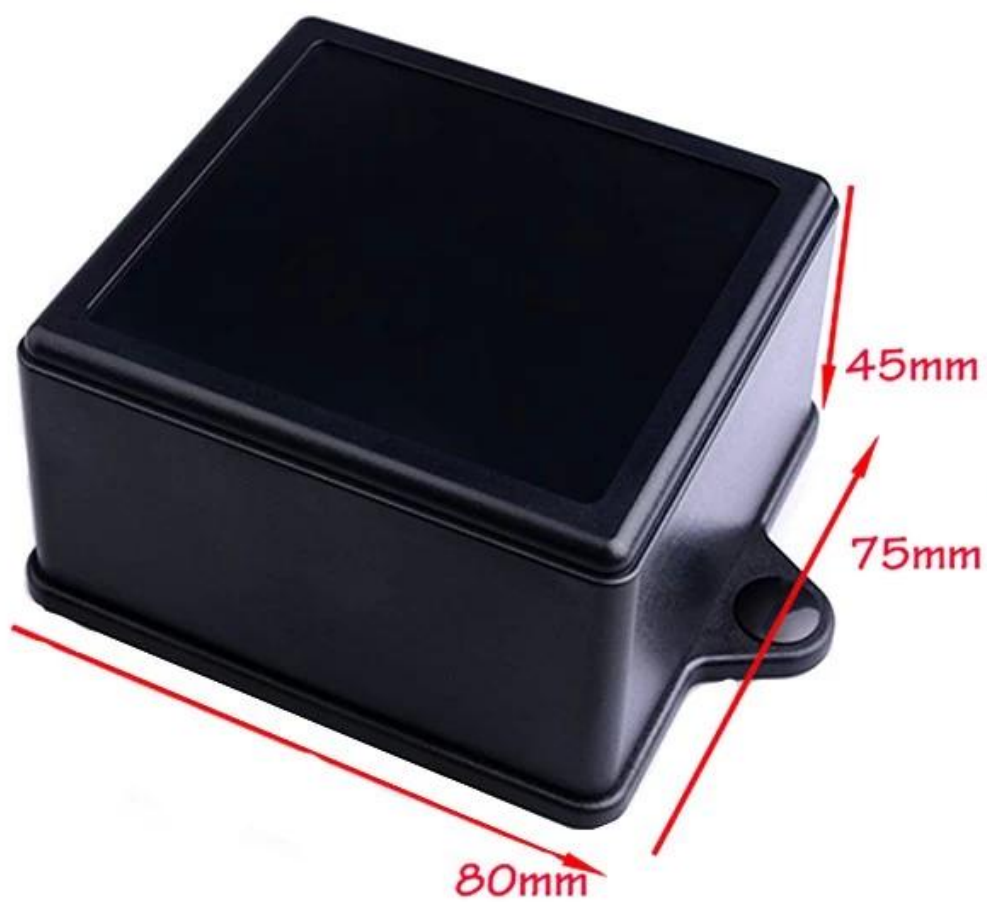

## Features:

- 1, the product has a separate boxes and cartons.
- 2, the wall and the shell wall screw, the decorative sheet (grinding screw position).
- 3, with a simple (client) to match the screw
- 4, all of pouch packaging.
- 5, the product is made of a plastic material
- 6, respectively, according to their needs and drilling.

## Main purpose:

In the wall-mounted meter boxes and geographical differences in the different names are used for different industrial main junction boxes, meter boxes, electronic products, such as Shell, is mainly used for indoor and outdoor electrical, communications, fire fighting equipment, iron, electronics, electricity, railways, construction sites, cocks, airports, hotels, large factories, pollution range.

**SZOMK**

▶ **Enclosure Manufacturer**  
[www.chinaenclosure.com](http://www.chinaenclosure.com)

**SZOMK**

**SZOMK**

A1

A2

**SZOMK**

4	螺母 M4	钢	4	PA2-M412	
3	螺钉	PP	2	S-5	
4	下壳	ABS	1	MS04-C1	
3	螺母 M4	钢	2	PA3M23	
2	螺母 M3	ABS	2	KN-300-01	
1	上壳	ABS	1	60010-01	
序号	零件名称	材料	数量	配件编号	备注
制图	审核	批准	产品名称	轴柱式仪表壳	视图
Drawing	Auditing	Confirm	Product Name		Project View
			产品型号	轴柱 50014	图样比例
			Product Type		Drawing Scale
szomk.004@gmail.com					