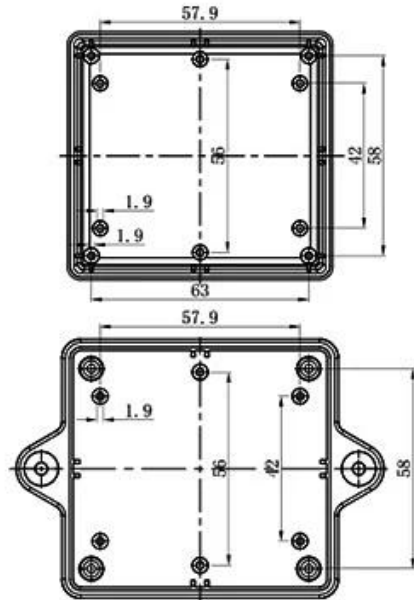

## Features:

- 1, the product has a separate boxes and cartons.
- 2, the wall and the shell wall screw, the decorative sheet (grinding screw position).
- 3, with a simple (client) to match the screw
- 4, all of pouch packaging.
- 5, the product is made of a plastic material
- 6, respectively, according to their needs and drilling.

**SZOMK**

▶ **Enclosure Manufacturer**  
[www.chinaenclosure.com](http://www.chinaenclosure.com)

**SZOMK**

**SZOMK**

A1

A2

**SZOMK**

4	螺母 M4	钢	4	PA2-M412	
3	螺钉	PP	2	S-5	
4	下壳	ABS	1	MS04-C1	
3	螺母 M4	钢	2	PA3M23	
2	螺母 M3	ABS	2	KN-300-01	
1	上壳	ABS	1	60010-01	
序号	零件名称	材料	数量	配件编号	备注
制图	审核	批准	产品名称	轴柱式仪表壳	视图
Drawing	Auditing	Confirm	Product Name		Project View
			产品型号	轴柱 50014	图样比例
			Product Type		Drawing Scale
szomk.004@gmail.com					