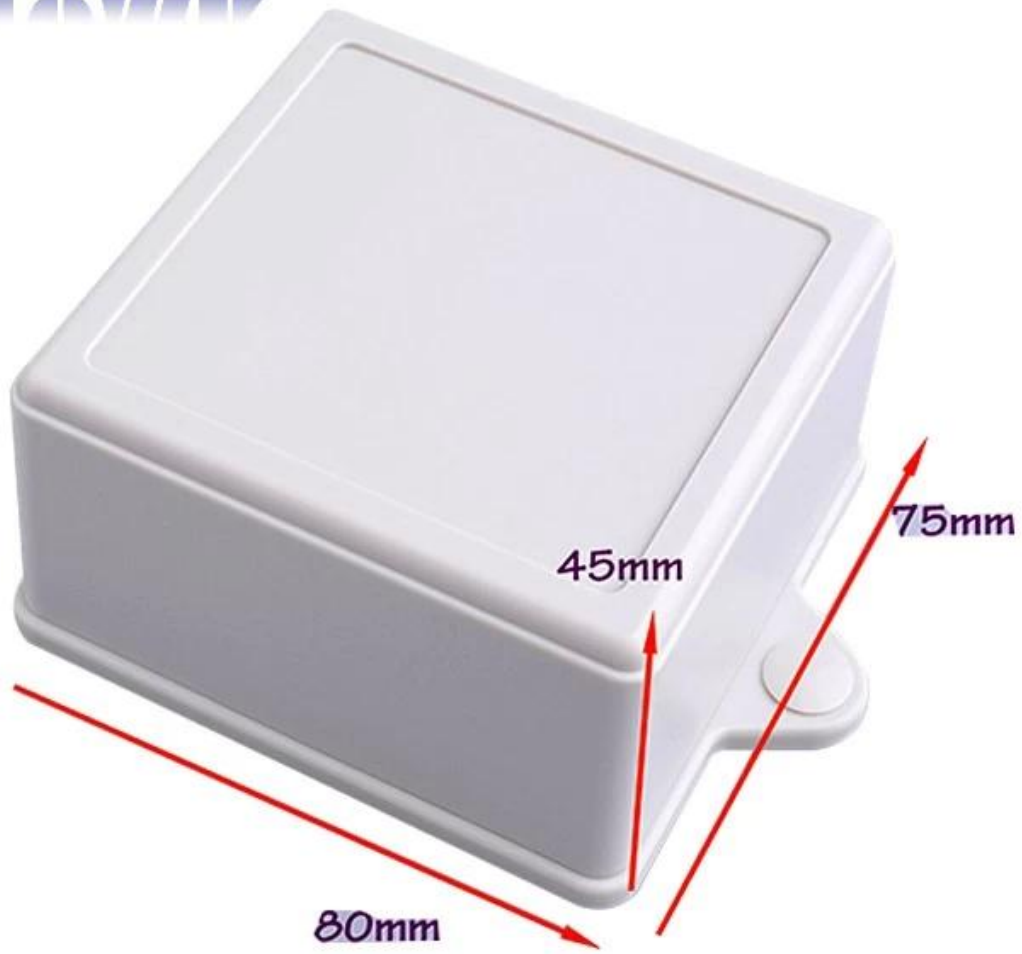

SZOMK

▶ **Enclosure Manufacturer**
www.chinaenclosure.com