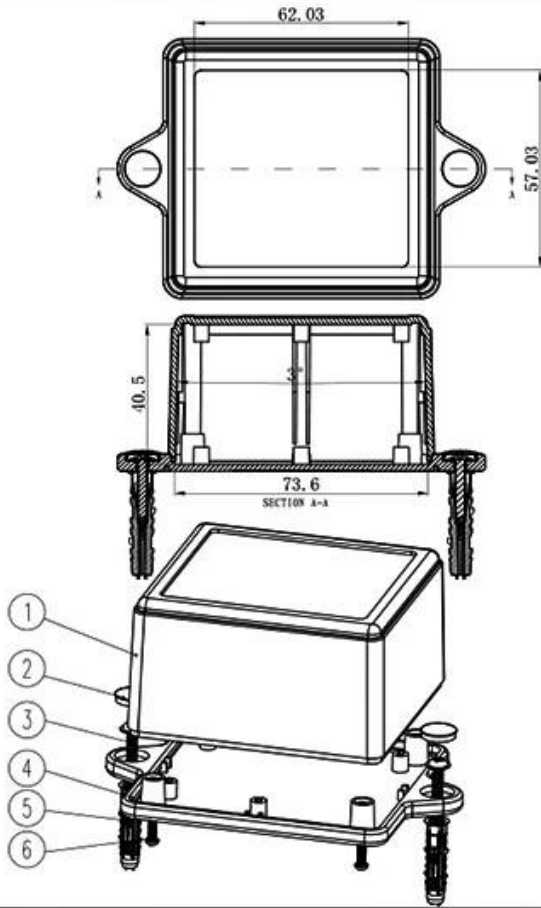

## Features:

- 1, the product has a separate boxes and cartons.
- 2, the wall and the shell wall screw, the decorative sheet (grinding screw position).
- 3, with a simple (client) to match the screw
- 4, all of pouch packaging.
- 5, the product is made of a plastic material
- 6, respectively, according to their needs and drilling.

**SZOMK**

▶ **Enclosure Manufacturer**  
[www.chinaenclosure.com](http://www.chinaenclosure.com)

**SZOMK**

**SZOMK**

A1

A2

**SZOMK**

4	螺母 M4	钢	4	PA2-M412	
3	螺钉	PP	2	S-5	
4	下壳	ABS	1	MS04-C1	
3	螺母 M4	钢	2	PA3M23	
2	螺母 M3	ABS	2	KN-300-01	
1	上壳	ABS	1	60010-01	
序号	零件名称	材料	数量	配件编号	备注
制图	审核	批准	产品名称	轴柱式仪表壳	视图
Drawing	Auditing	Confirm	Product Name		Project View
			产品型号	轴柱 50014	图样比例
			Product Type		Drawing Scale
szomk.004@gmail.com					