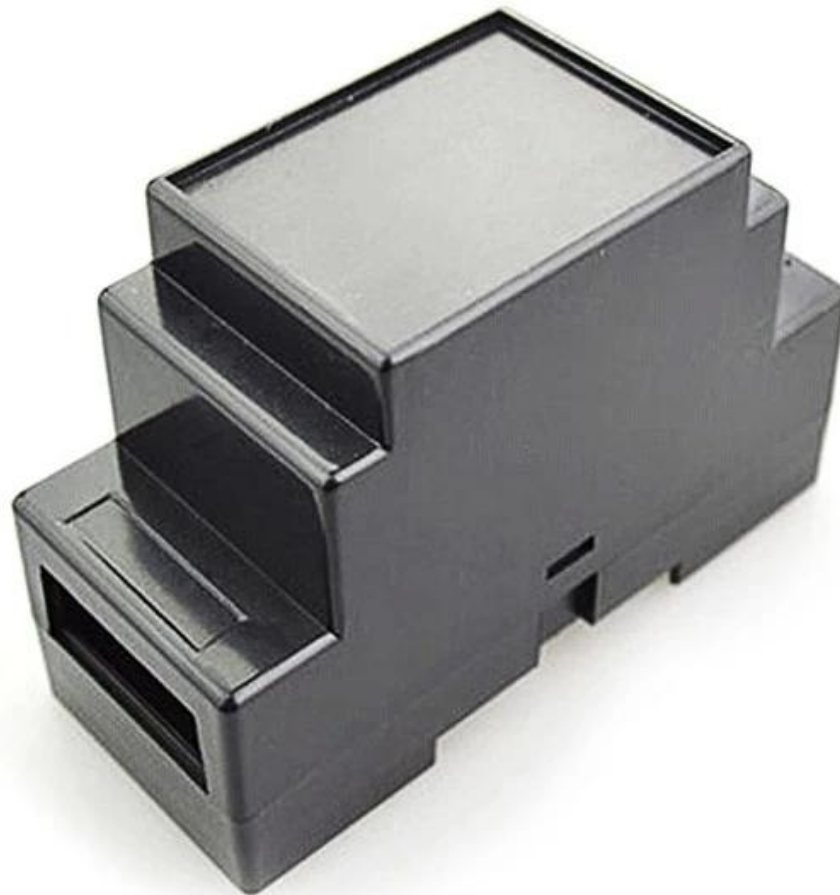

Packaging & Delivery

Packaging Details:

Carton and plastic foam and tape packaging

Delivery Detail:

5-7 working days

SZOMK

 **Enclosure Manufacturer**
www.chinaenclosure.com

SZOMK