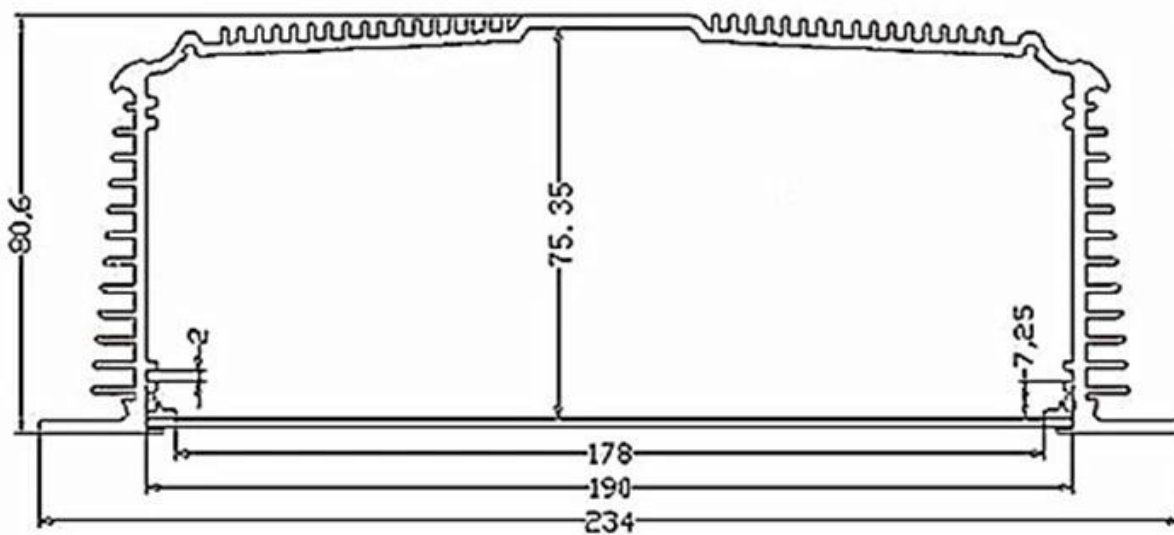

Specifications

- 1.Type:wall mounting aluminum enclosure
- 2.Model No. AK-C-A18
3. Size: 80(H) x 234(W) x free(mm) 3.15" x 9.21"x free
4. MOQ: 20pcs

Introduction of wall mounting aluminum enclosure

The wall mounting aluminum enclosure is used as an anode, placed in electrolyte, artificially formed the enclosure having a protective aluminum oxide film on the surface.

Wall mounting aluminum enclosure

Type	wall mounting aluminum enclosure
Brand	SZOMK
Material	aluminum
Model No.	AK-C-A18
Size	80(H)x234(W)xfree(mm) 3.15"x9.21"xfree
Color	Black-different color can be customized
Customized MOQ	20 pieces
Protect level	IP54
Lead time	7-15 days after get payment
Normal packing	Carton and plastic foam and tape packaging

Detail picture of wall mounting aluminum enclosure

SZOMK

SZOMK

SZOMK

SZOMK

Wall-mounting series

Size List:HxWxfree(mm)

Length can be random