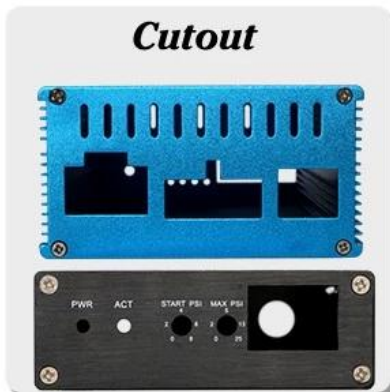

SZOMK

*Customizable
Cutout, sticker
Silkscreen, color*

Weight: 278g

Size: 40*79*120mm

Model No. AK-C-C1

1.57*3.11*4.72 inch

SZOMK

Customizable
Cutout, sticker
Silkscreen, color

Weight: 278g

Size: 40*79*120mm

Model No. AK-C-C1

1.57*3.11*4.72 inch

SZOMK

Customizable
Cutout, sticker
Silkscreen, color

Weight: 278g

Size: 40*79*120mm

Model No. AK-C-C1

1.57*3.11*4.72 inch

Type	Seperated aluminum enclosure
Model No.	AK-C-C1
Size	120X97X40mm
Color	Black & Customized other colors
Weight	278g

We are pleased to offer you:

- 1 Drilling, punching, etc.
- 2 Cutout, screen printing, laser engraving, stickers and so on
- 3 Short delivery time, usually 3-5 days after payment (according to the number)
- 4 For an accepted response to your inquiry