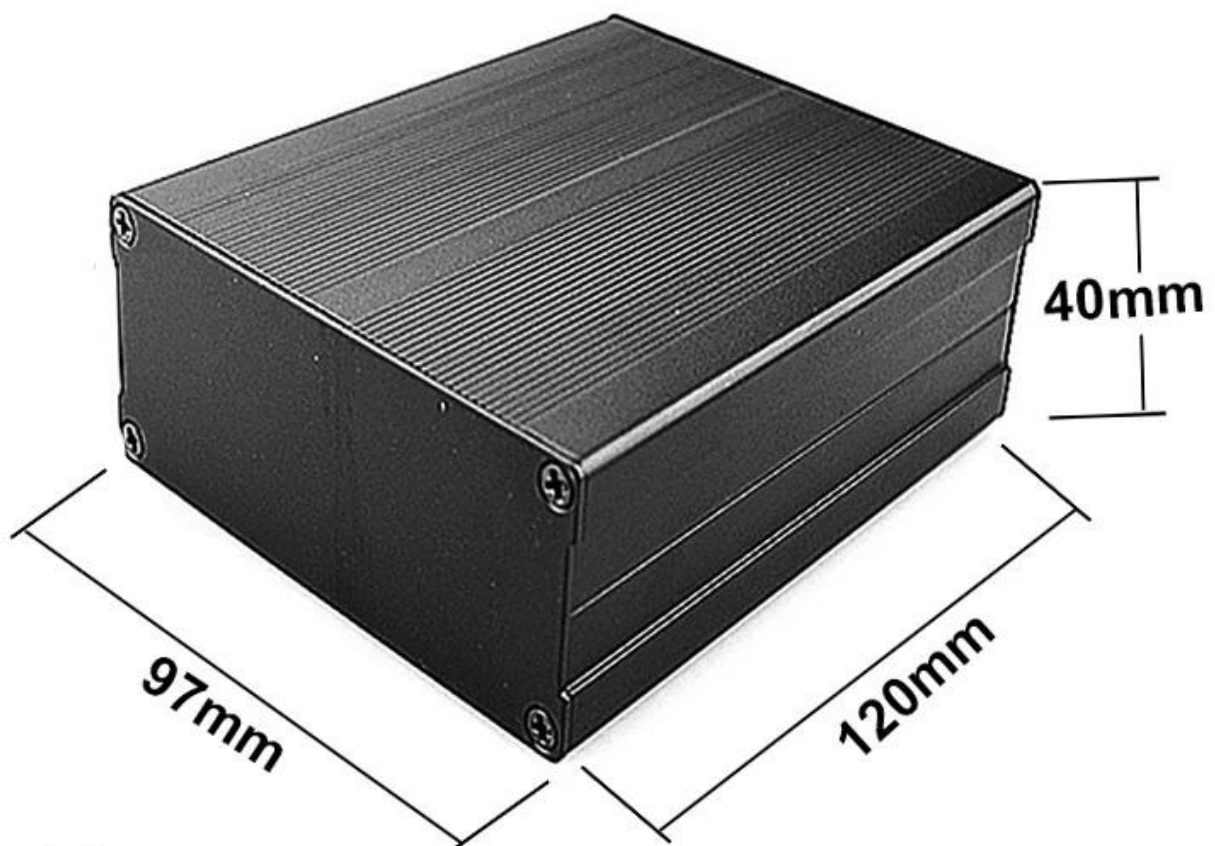

China high quality seperated series 120X97X40mm aluminum enclosuer

High quality enclosure show:

SZOMK

*Customizable
Cutout, sticker
Silkscreen, color*

Weight: 278g

Size: 40*79*120mm

Model No. AK-C-C1

1.57*3.11*4.72 inch

SZOMK

*Customizable
Cutout, sticker
Silkscreen, color*

Weight: 278g

Size: 40*79*120mm

Model No. AK-C-C1

1.57*3.11*4.72 inch

SZOMK

Customizable
Cutout, sticker
Silkscreen, color

Weight: 278g

Size: 40*79*120mm

Model No. AK-C-C1

1.57*3.11*4.72 inch

SZOMK

Customizable
Cutout, sticker
Silkscreen, color

Weight: 278g

Size: 40*79*120mm

Model No. AK-C-C1

1.57*3.11*4.72 inch

Type	Seperated aluminum enclosure
Model No.	AK-C-C1
Size	120X97X40mm
Color	Black & Customized other colors
Weight	278g

We are pleased to offer you:

- 1 Drilling, punching, etc.
- 2 Cutout, screen printing, laser engraving, stickers and so on
- 3 Short delivery time, usually 3-5 days after payment (according to the number)
- 4 For an accepted response to your inquiry