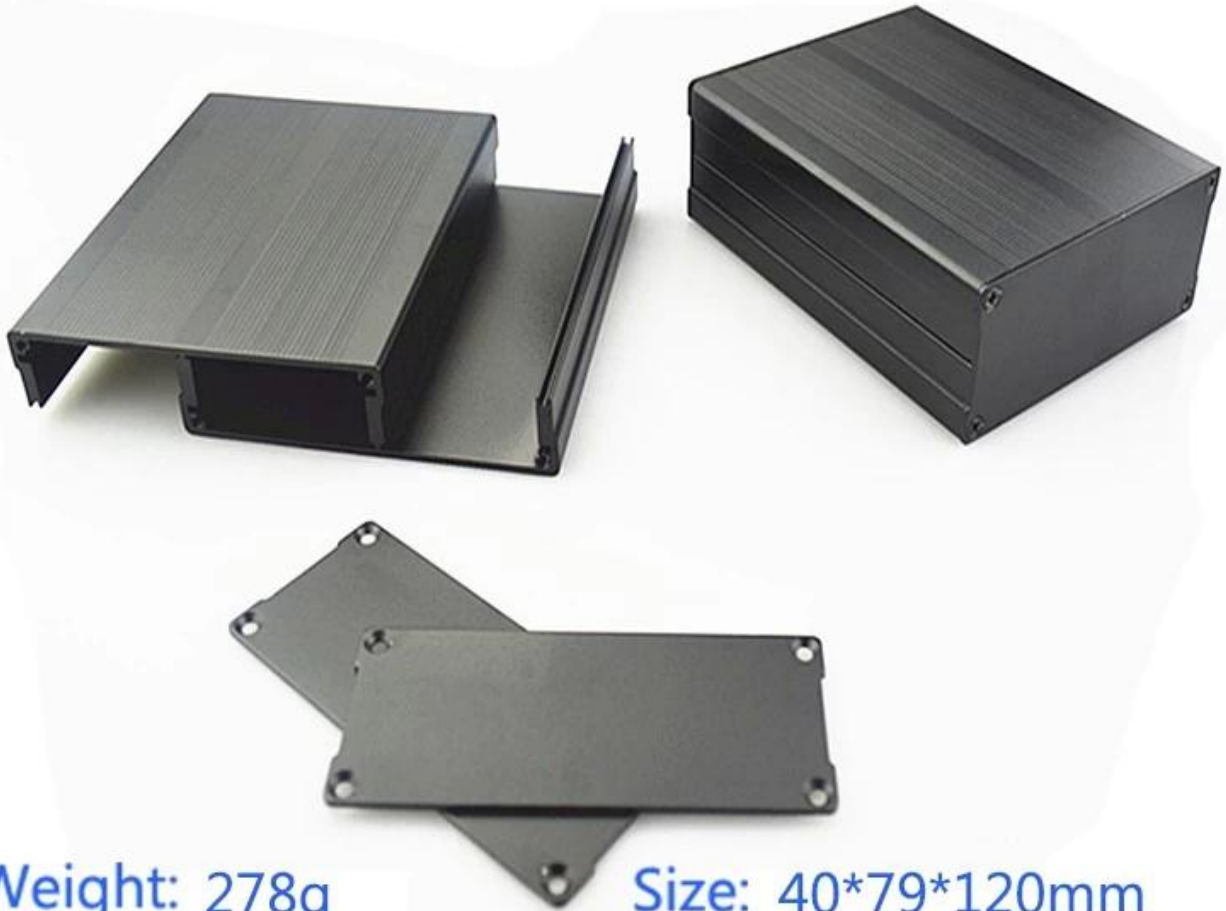

China high quality seperated series 120X97X40mm aluminum enclosuer

High quality enclosure show:

SZOMK

*Customizable
Cutout, sticker
Silkscreen, color*

Weight: 278g

Size: 40*79*120mm

Model No. AK-C-C1

1.57*3.11*4.72 inch

SZOMK

*Customizable
Cutout, sticker
Silkscreen, color*

Weight: 278g

Size: 40*79*120mm

Model No. AK-C-C1

1.57*3.11*4.72 inch

SZOMK

Customizable
Cutout, sticker
Silkscreen, color

Weight: 278g

Size: 40*79*120mm

Model No. AK-C-C1

1.57*3.11*4.72 inch

SZOMK

Customizable
Cutout, sticker
Silkscreen, color

Weight: 278g

Size: 40*79*120mm

Model No. AK-C-C1

1.57*3.11*4.72 inch

Type	Seperated aluminum enclosure
Model No.	AK-C-C1
Size	120X97X40mm
Color	Black & Customized other colors
Weight	278g

We are pleased to offer you:

- 1 Drilling, punching, etc.
- 2 Cutout, screen printing, laser engraving, stickers and so on
- 3 Short delivery time, usually 3-5 days after payment (according to the number)
- 4 For an accepted response to your inquiry