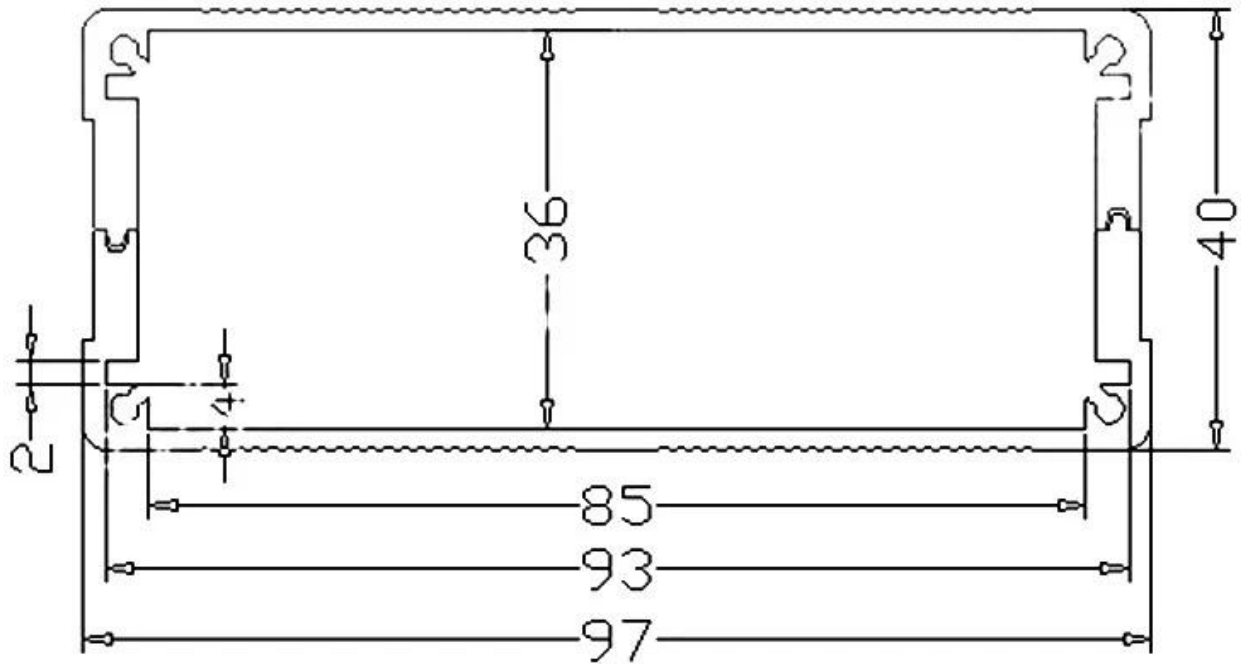

China high quality seperated series 120X97X40mm aluminum enclosuer

High quality enclosure show:

SZOMK

*Customizable
Cutout, sticker
Silkscreen, color*

Weight: 278g

Size: 40*79*120mm

Model No. AK-C-C1

1.57*3.11*4.72 inch

SZOMK

*Customizable
Cutout, sticker
Silkscreen, color*

Weight: 278g

Size: 40*79*120mm

Model No. AK-C-C1

1.57*3.11*4.72 inch

SZOMK

Customizable
Cutout, sticker
Silkscreen, color

Weight: 278g

Size: 40*79*120mm

Model No. AK-C-C1

1.57*3.11*4.72 inch

SZOMK

Customizable
Cutout, sticker
Silkscreen, color

Weight: 278g

Size: 40*79*120mm

Model No. AK-C-C1

1.57*3.11*4.72 inch

Type	Seperated aluminum enclosure
Model No.	AK-C-C1
Size	120X97X40mm
Color	Black & Customized other colors
Weight	278g

We are pleased to offer you:

- 1 Drilling, punching, etc.
- 2 Cutout, screen printing, laser engraving, stickers and so on
- 3 Short delivery time, usually 3-5 days after payment (according to the number)
- 4 For an accepted response to your inquiry