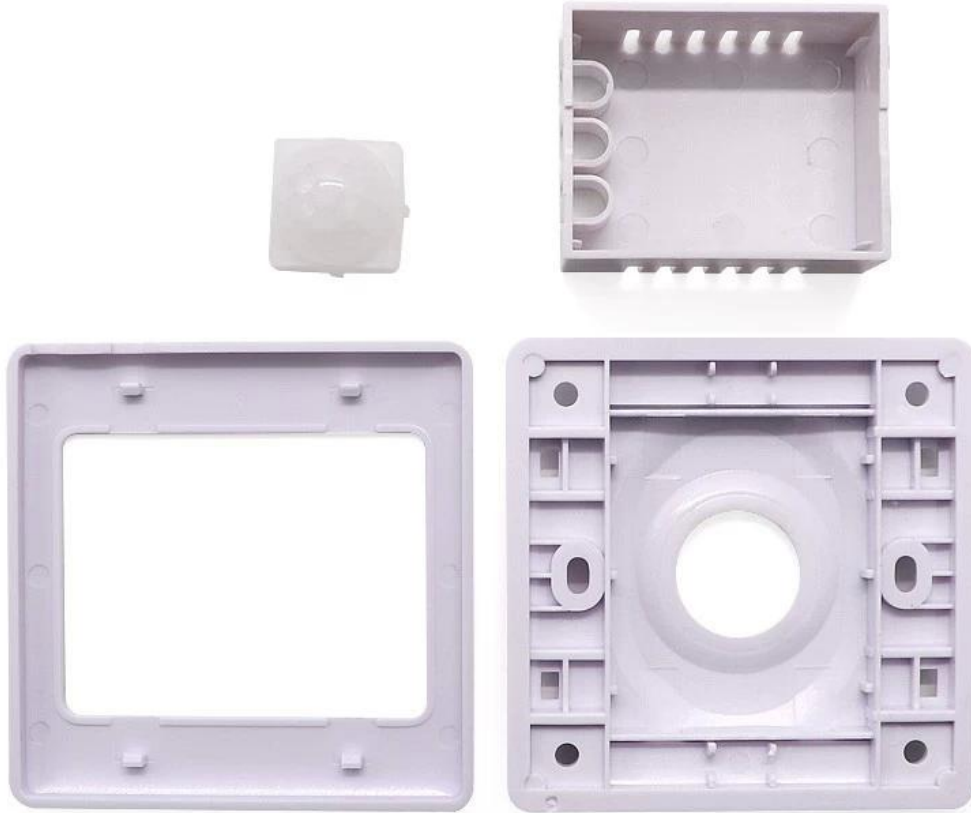

# China new design abs plastic 86X86X28mm access control induction enclosrue supply

High quality enclosure show:

**SZOMK**

*Customizable  
Cutout, sticker*

Weight: 45g

Size: 86\*86\*28 mm

Model No. AK-R-162

3.38\*3.38\*0.78 inch

SZOMK

Customizable  
Cutout, sticker

Weight: 45g

Size: 86\*86\*28 mm

Model No. AK-R-162

3.38\*3.38\*0.78 inch

SZOMK

Customizable  
Cutout, sticker

Weight: 45g

Size: 86\*86\*28 mm

Model No. AK-R-162

3.38\*3.38\*0.78 inch

**SZOMK**

*Customizable  
Cutout, sticker*

Weight: 45g

Size: 86\*86\*28 mm

Model No. AK-R-162

3.38\*3.38\*0.78 inch

Type	Access control plastic enclosure
Model No.	AK-R-162
Size	86X86X28mm
Color	White & Customized other color
Weight	45g

**We are pleased to offer you:**