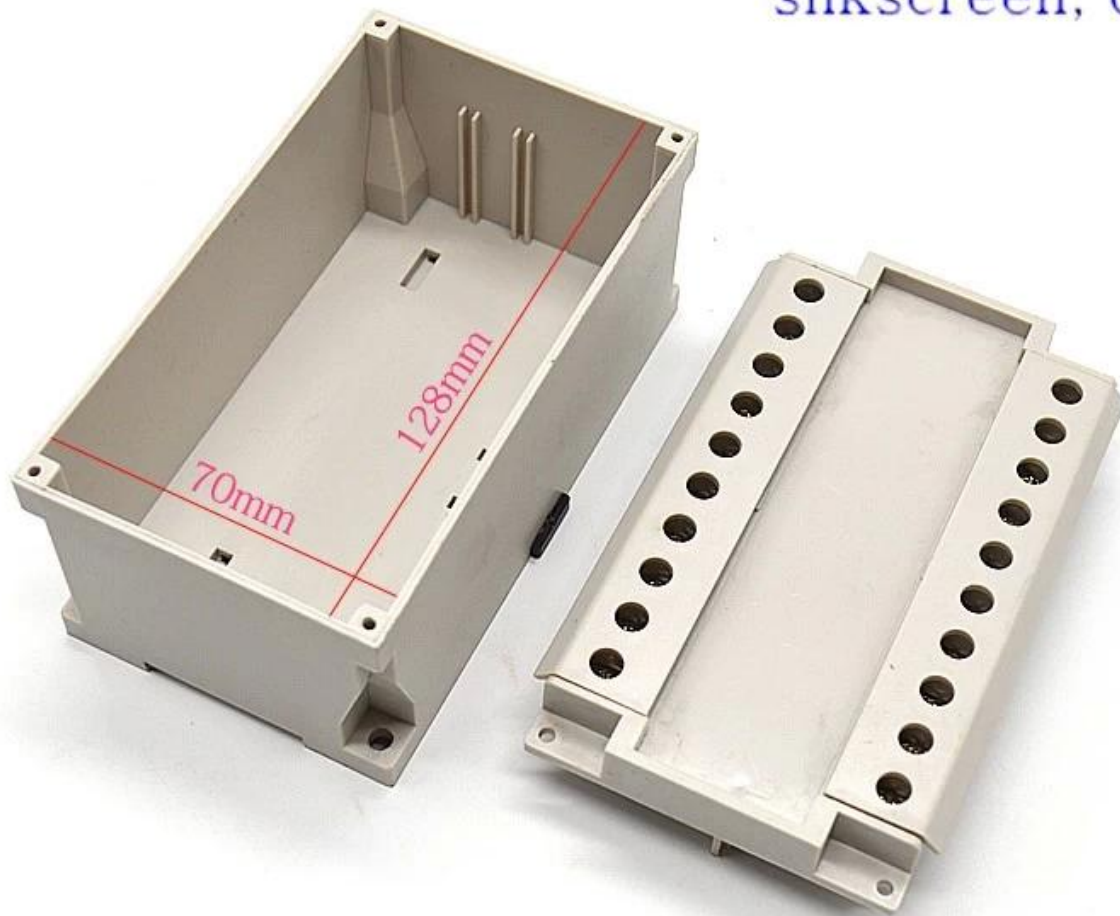

Imagens detalhadas do cerco plástico do PWB da caixa SZOMK do projeto do trilho do ruído do PLC

SZOMK

▶ **Enclosure Manufacturer**
www.chinaenclosure.com

SZOMK

Customizable
cutout, sticker
silkscreen, color

Weight: 195g
Model No. AK-DR-45

Size: 2.95*2.80*5.20 inch
75*71*132 mm

Outra personalização

SZOMK

WE CAN DO

- ✓ *Provide thousands of public enclosure* MOQ: 1 piece
- ✓ *Small order custom* MOQ: 20-30 pcs
- ✓ *Design private custom enclosure (provide PCB)*
- ✓ *Molding, tooling (provide sample / STEP file)*