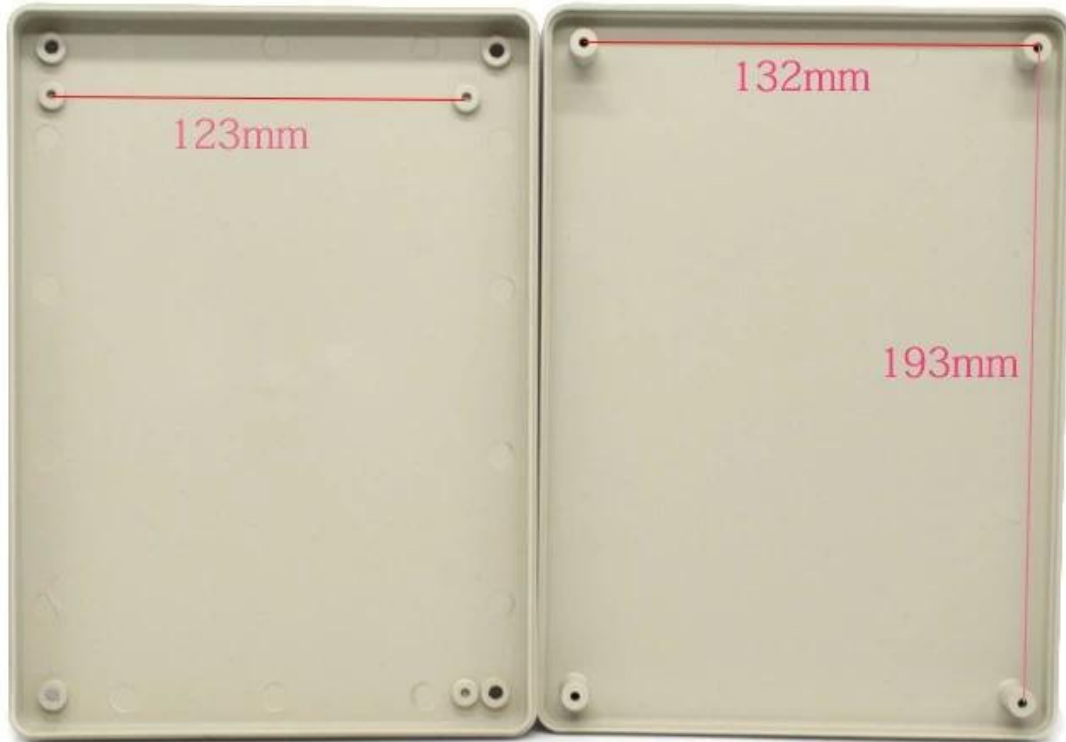

## **Imagens detalhadas da caixa de gabinete eletrônico de mesa de plástico**

**SZOMK**

▶ **Enclosure Manufacturer**  
[www.chinaenclosure.com](http://www.chinaenclosure.com)

# SZOMK

Customizable  
cutout, sticker  
silkscreen, color

Weight: 272g  
Model No. AK-D-28

Size: 8.46\*6.10\*1.02 inch  
215\*155\*26 mm

**Outra personalização**

**SZOMK**