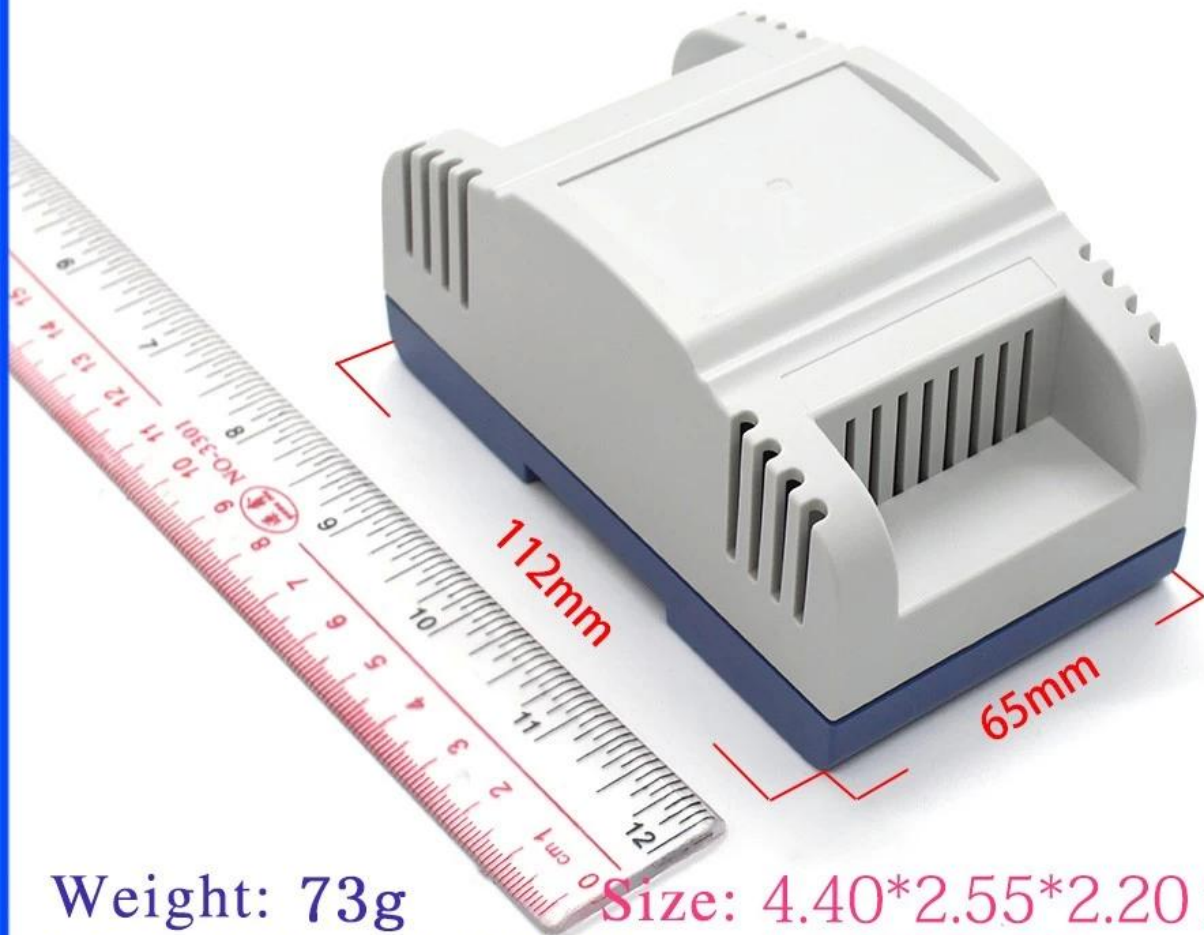

Imagens detalhadas de [cerco plástico do trilho do din do abs](#)

SZOMK

▶ **Enclosure Manufacturer**
www.chinaenclosure.com

SZOMK

Customizable
cutout, sticker
silkscreen, color

Weight: 73g

Model No. AK-DR-59

Size: 4.40*2.55*2.20 inch
112*65*56 mm

Outra personalização de [cerco plástico do trilho do din do abs](#)

SZOMK

WE CAN DO

- ✓ *Provide thousands of public enclosure* MOQ: 1 piece
- ✓ *Small order custom* MOQ: 20-30 pcs
- ✓ *Design private custom enclosure (provide PCB)*
- ✓ *Molding, tooling (provide sample / STEP file)*