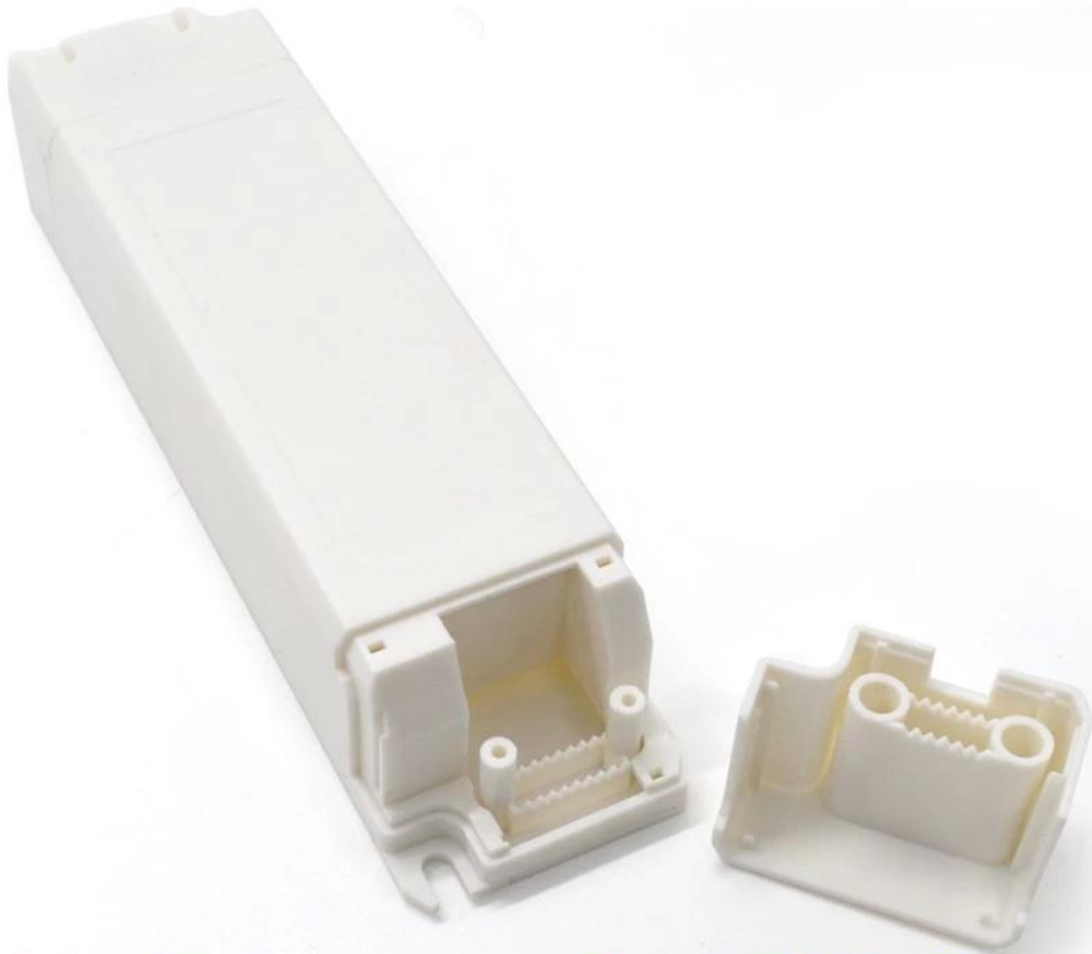

SZOMK novo design ip54 abs gabinete de plástico levou para AK-55 150 * 41 * 30mm eletrônico

Mostra do cerco do poder do motorista de China:

SZOMK

*Customizable
Cutout, sticker*

Weight: 53g

Size: 150*41*30 mm

Model No. AK-55

5.90*1.61*1.18 inch

SZOMK

Customizable
Cutout, sticker

Weight: 53g

Size: 150*41*30 mm

Model No. AK-55

5.90*1.61*1.18 inch

SZOMK

Customizable
Cutout, sticker

Weight: 53g

Size: 150*41*30 mm

Model No. AK-55

5.90*1.61*1.18 inch

SZOMK

Customizable
Cutout, sticker

Weight: 53g

Size: 150*41*30 mm

Model No. AK-55

5.90*1.61*1.18 inch

| | |
|-------------|--------------------------------------|
| Tipo | CONDUZIU fornecem invólucro |
| Modelo Não. | AK-55 |
| Tamanho | 150X41X30mm |
| Peso | 55g |
| Cor | white & personalizadas de outros cor |