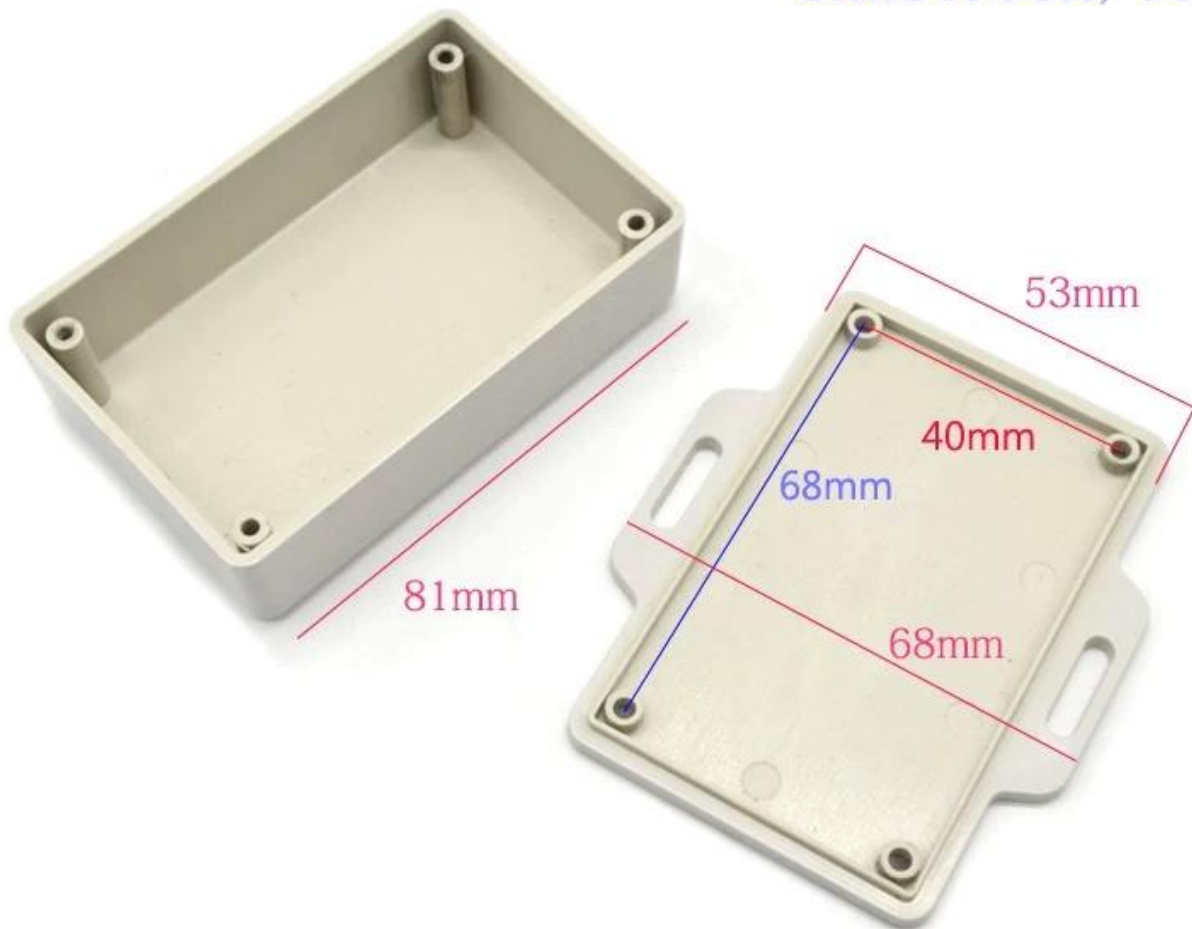

Imagens detalhadas de montagem na parede eletrônica caixa de habitação gabinete caso de plástico

SZOMK

▶ **Enclosure Manufacturer**
www.chinaenclosure.com

SZOMK

Customizable
cutout, sticker
silkscreen, color

Weight: 30g

Model No. AK-W-01A

Size: 3.19*2.68*0.94 inch
81*68*24 mm

Outra personalização

SZOMK

WE CAN DO

- ✓ *Provide thousands of public enclosure* MOQ: 1 piece
- ✓ *Small order custom* MOQ: 20-30 pcs
- ✓ *Design private custom enclosure (provide PCB)*
- ✓ *Molding, tooling (provide sample / STEP file)*