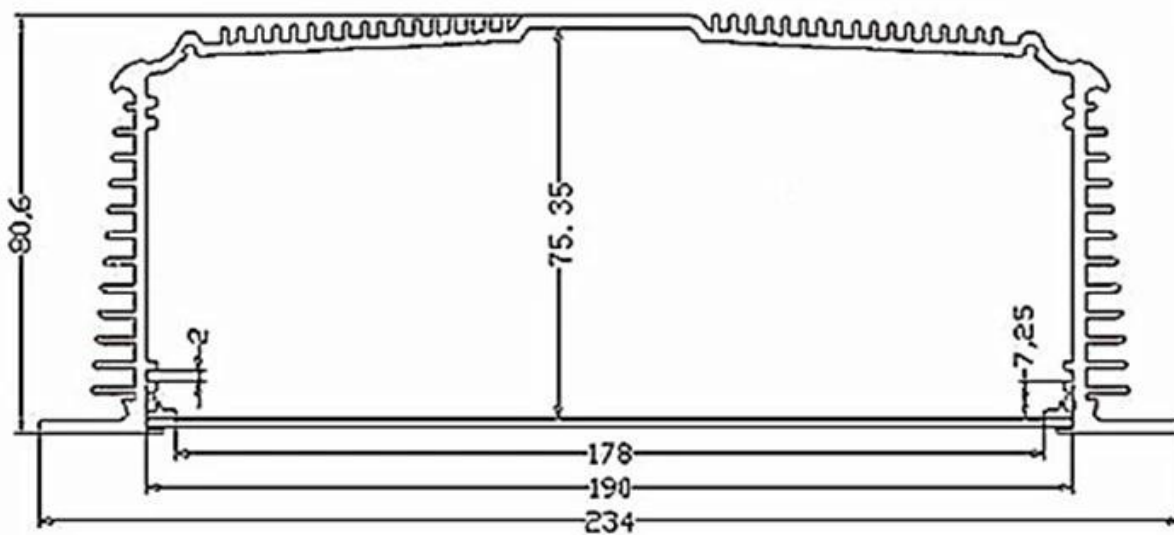

Wall panel enclosure brushed aluminum

| | |
|----------------|---------------------------------------|
| Type | wall panel enclosure brushed aluminum |
| Brand | SZOMK |
| Material | aluminum |
| Model No. | AK-C-B18 |
| Size | 38x80xfree(mm) 1.50"x3.15"xfree |
| Color | silver |
| Customize MOQ | 20 pieces |
| Protect level | IP54 |
| Lead time | 5-15 days after get payment |
| Normal packing | Carton |

Detail pictures of wall panel enclosure brushed aluminum

SZOMK

SZOMK

SZOMK

SZOMK

Wall-mounting series

Size List:HxWxfree(mm)

Length can be random

| | | | |
|----------|----------|----------|----------|
| AK-C-A1 | 36x147 | AK-C-A17 | 40.5x97 |
| AK-C-A2 | 41x147 | AK-C-A18 | 80x234 |
| AK-C-A3 | 29x129 | AK-C-A19 | 40x80.5 |
| AK-C-A4 | 28x104 | AK-C-A20 | 33x105 |
| AK-C-A5 | 32x155 | AK-C-A21 | 39x96 |
| AK-C-A6 | 71x190 | AK-C-A22 | 24x76 |
| AK-C-A7 | 46x190 | AK-C-A23 | 58x180 |
| AK-C-A8 | 38x88 | AK-C-A24 | 29x164 |
| AK-C-A9 | 48x204 | AK-C-A25 | 61x147 |
| AK-C-A10 | 38x150 | AK-C-A26 | 35x120 |
| AK-C-A11 | 55x150 | AK-C-A27 | 36x85 |
| AK-C-A12 | 45x138 | AK-C-A28 | 28x165 |
| AK-C-A13 | 55x147 | AK-C-A29 | 52x165 |
| AK-C-A14 | 30x67 | AK-C-A30 | 33.5x103 |
| AK-C-A15 | 73.5x250 | AK-C-A31 | 39x144 |
| AK-C-A16 | 24x80 | AK-C-A32 | 26x66 |